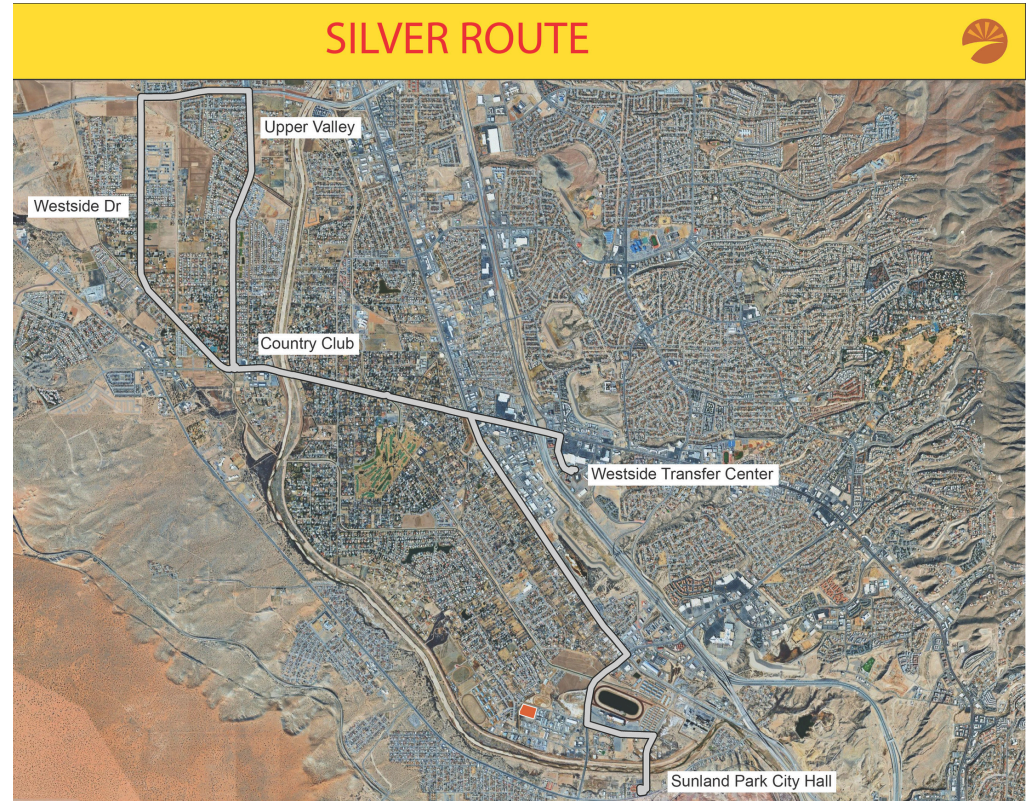

SILVER LINE/LINEA PLATA

Sunland Park City Hall < - > NW Transfer Center (El Paso)

Weekend

Northbound

	AM	AM	AM	AM	PM	PM	PM	PM	PM
Sunland Park City Hall	8:00	9:10	10:15	10:55	12:15	12:55	2:05	3:15	4:20
Sunland Park Casino	8:03	9:13	10:18	10:58	12:18	12:58	2:08	3:18	4:23
Sunland Park & Doniphan	8:06	9:15	10:21	11:00	12:21	1:03	2:13	3:23	4:28
Doniphan & Osbourne	8:09	9:17	10:22	11:02	12:24	1:06	2:16	3:26	4:31
Doniphan & Country Club	8:12	9:19	10:24	11:04	12:27	1:08	2:18	3:28	4:33
Westside TC	8:20	9:25	10:30	11:10	12:35	1:15	2:25	3:35	4:40

Southbound

	AM	AM	AM	PM	PM	PM	PM	PM	PM
Westside TC	8:25	9:30	10:35	11:15	12:35	1:20	2:30	3:40	4:45
Westside Rd & Artcraft Rd	8:45	9:50	*	*	*	1:40	2:50	4:00	*
Doniphan & Country Club	8:51	9:56+	10:42	11:22	12:42	1:46	2:56	4:06	4:53
Doniphan & Osbourne	8:54	9:59	10:44	11:25	12:45	1:48	2:58	4:08	4:56
Sunland Park & Doniphan	8:57	10:03	10:46	11:27	12:48	1:50	3:00	4:10	4:58
Sunland Park Casino	9:00	10:07	10:48	11:32	12:50	1:55	3:05	4:15	5:00
Sunland Park City Hall	9:05	10:10	10:50	11:35	12:55	2:00	3:00	4:20	5:05

SILVER ROUTE

SILVER LINE/LINEA PLATA

Sunland Park City Hall < - > NW Transfer Center (El Paso)

Monday-Friday

Northbound

	AM	AM	AM	AM	PM	PM	PM	PM	PM	PM	PM
Sunland Park City Hall	7:00	8:05	9:05	9:50	10:35	11:20	12:45	1:30	2:35	3:45	4:35
Sunland Park Casino	7:03	8:07	9:07	9:52	10:37	11:22	12:48	1:33	2:38	3:48	4:38
Sunland Park & Doniphan	7:05	8:10	9:10	9:55	10:40	11:25	12:52	1:37	2:42	3:52	4:42
Doniphan & Osbourne	7:08	8:13	9:13	9:58	10:43	11:28	12:55	1:40	2:45	3:55	4:45
Doniphan & Country Club	7:11	8:16	9:18	10:01	10:46	11:31	12:58	1:44	2:48	3:58	4:48
Westside TC	7:20	8:20	9:25	10:10	10:55	11:40	1:05	1:50	2:55	4:05	4:55

Southbound

	AM	AM	AM	PM	PM	PM	PM	PM	PM	PM	PM
Westside TC	7:20	8:20	9:30	10:15	11:00	11:40	1:10	1:55	3:00	4:10	5:00
Westside Rd & Artcraft Rd	7:40	8:40	*	*	*	*	*	2:15	3:20	*	*
Doniphan & Country Club	7:50	8:50	9:36	10:24	11:06	11:49	1:19	2:21	3:26	4:19	5:09
Doniphan & Osbourne	7:52	8:52	9:38	10:26	11:08	11:51	1:21	2:23	3:29	4:22	5:12
Sunland Park & Doniphan	7:54	8:54	9:39	10:28	11:10	11:53	1:24	2:25	3:32	4:25	5:16
Sunland Park Casino	7:57	8:57	9:42	10:32	11:13	11:56	1:27	2:27	3:35	4:27	5:18
Sunland Park City Hall	8:00	9:00	9:45	10:35	11:15	12:00	1:30	2:30	3:40	4:30	5:20