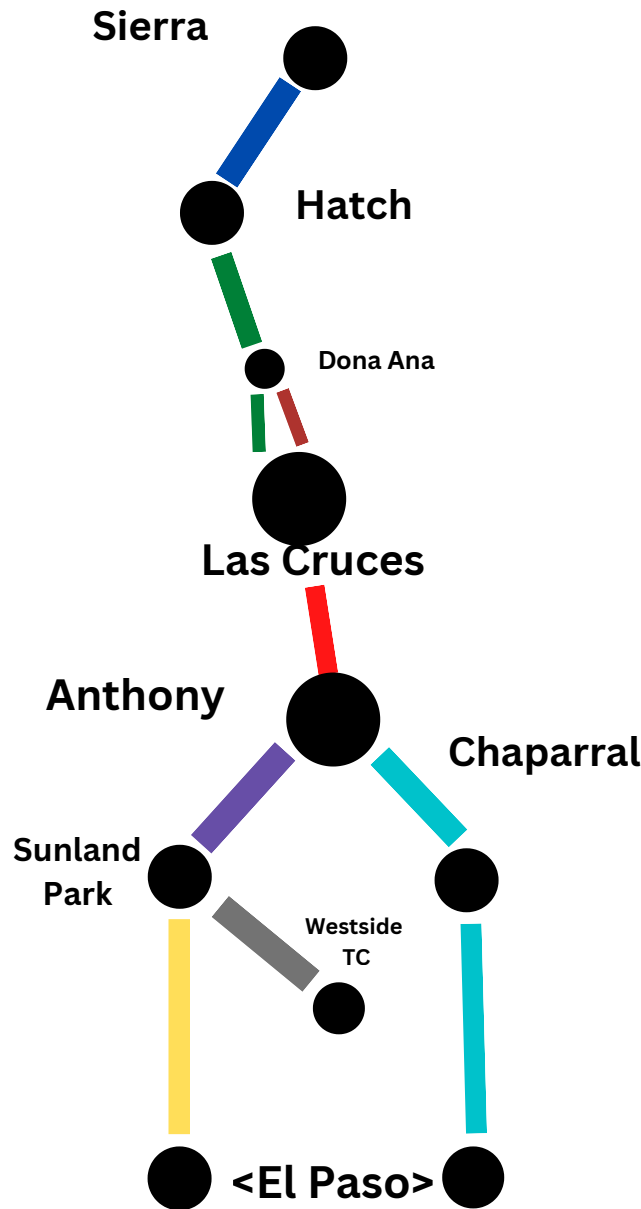

Where can you GO!

From Las Cruces to Hatch, Hatch to Sierra County, Anthony, Chaparral, Sunland Park and El Paso, discover the way to go on one of the new SCRTD buses. WIFI Available on every bus.

Desde Las Cruces hasta Hatch, Hatch to Sierra County, Anthony, Chaparral, Sunland Park y El Paso, descubra el camino a seguir en uno de los nuevos autobuses de SCRTD. WIFI disponible en todos los autobuses.

All routes are identified by color and offer several stops in between buses start and return to the same location.

Todas las rutas están identificadas por colores y ofrecen varias paradas entre el inicio y el regreso de los autobuses al mismo lugar.

GO Silver!

Connecting Our Communities

Route Schedule & Map

Effective June 2026

Silver Line/Linea Plata

FREE Fare starting January 1, 2026, until December 31, 2026

Fare collection will begin on January 1, 2027.

Southbound

	AM	AM	AM	PM	PM	PM	PM	PM	PM	PM	PM
Westside TC	7:20	8:20	9:30	10:15	11:00	11:40	1:10	1:55	3:00	4:10	5:00
Westside Rd & Artcraft Rd	7:40	8:40	*	*	*	*	*	2:15	3:20	*	*
Doniphan & Country Club	7:50	8:50	9:36	10:24	11:06	11:49	1:19	2:21	3:26	4:19	5:09
Doniphan & Osbourne	7:52	8:52	9:38	10:26	11:08	11:51	1:21	2:23	3:29	4:22	5:12
Sunland Park & Doniphan	7:54	8:54	9:39	10:28	11:10	11:53	1:24	2:25	3:32	4:25	5:16
Sunland Park Casino	7:57	8:57	9:42	10:32	11:13	11:56	1:27	2:27	3:35	4:27	5:18
Sunland Park City Hall	8:00	9:00	9:45	10:35	11:15	12:00	1:30	2:30	3:40	4:30	5:20