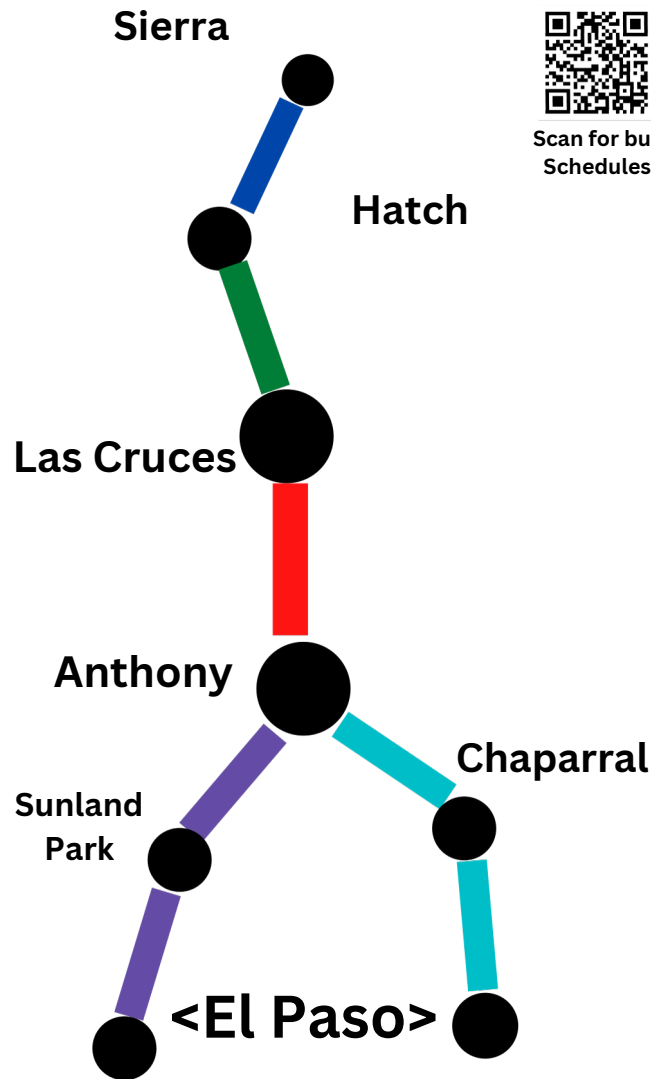

Where can you GO!

From Las Cruces to Hatch, Hatch to Sierra County, Anthony, Chaparral, Sunland Park and El Paso, discover the way to go on one of the new SCRTD buses. WIFI Available on every bus.

Desde Las Cruces hasta Hatch, Hatch to Sierra County, Anthony, Chaparral, Sunland Park y El Paso, descubra el camino a seguir en uno de los nuevos autobuses de SCRTD. WIFI disponible en todos los autobuses.

All routes are identified by color and offer several stops in between buses start and return to the same location.

Todas las rutas están identificadas por colores y ofrecen varias paradas entre el inicio y el regreso de los autobuses al mismo lugar.

GO Yellow!

Connecting Our Communities

Route Schedule & Map

Effective June 2026

Yellow Line / Linea Amarilla

Saturday and Sunday

Downtown to Riverside

Downtown Transit Center	7:15	8:50	10:55	12:30	2:00	3:35	5:35	7:05
Calle Morroco at McNutt	7:27	9:02	11:07	12:42	2:12	3:47	5:47	7:17
Sunland Park City Hall	7:30	9:05	11:10	12:45	2:15	3:50	5:50	7:20
Sunland Park Casino	7:35	9:10	11:15	12:50	2:20	3:55	5:55	7:25
Quinella & Futurity	7:37	9:12	11:17	12:52	2:22	3:57	5:57	7:27
Riverside & McNutt	8:02	9:37	11:42	1:17	2:47	4:22	6:22	7:52

Now running every 40 minutes on Weekdays!

FREE Fare from January 1, 2026, until December 31, 2026
 Fare collection will begin on January 1, 2027

Yellow Line / Linea Amarilla

Monday through Friday

Downtown to Riverside