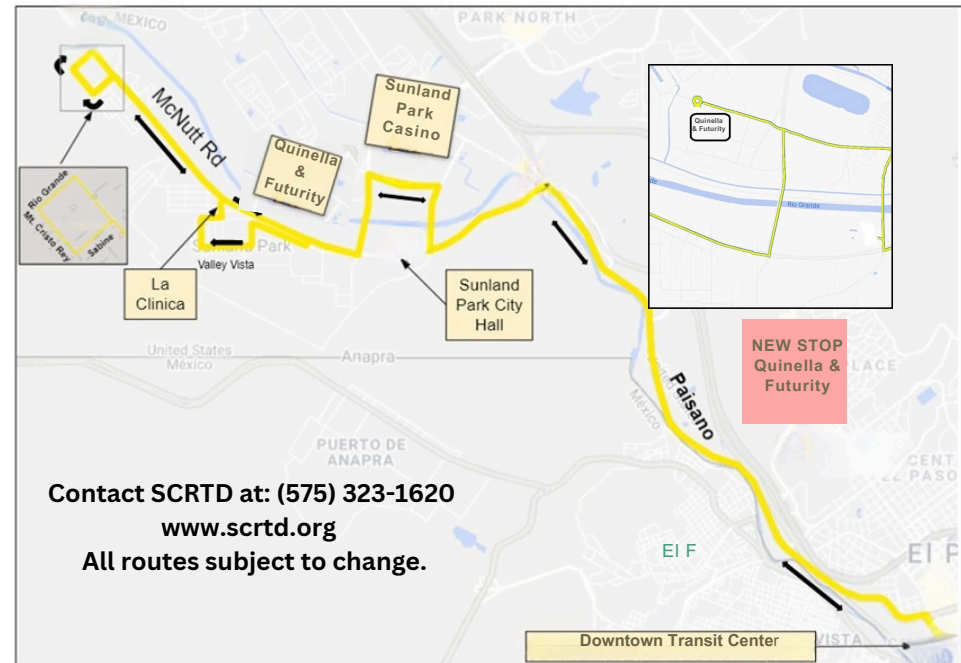

Yellow Line / Linea Amarilla

Saturday and Sunday

Downtown to Riverside

Downtown Transit Center	7:15	8:50	10:55	12:30	2:00	3:35	5:35	7:05
Calle Morroco at McNutt	7:27	9:02	11:07	12:42	2:12	3:47	5:47	7:17
Sunland Park City Hall	7:30	9:05	11:10	12:45	2:15	3:50	5:50	7:20
Sunland Park Casino	7:35	9:10	11:15	12:50	2:20	3:55	5:55	7:25
Quinella & Futurity	7:37	9:12	11:17	12:52	2:22	3:57	5:57	7:27
Riverside & McNutt	8:02	9:37	11:42	1:17	2:47	4:22	6:22	7:52

Riverside to Downtown

Riverside & McNutt	8:02	9:37	11:42	1:17	2:47	4:22	6:22	*
Quinella & Futurity	8:27	10:02	12:07	1:42	3:12	4:47	6:47	*
Sunland Park Casino	8:29	10:04	12:09	1:44	3:14	4:49	6:49	*
Sunland Park City Hall	8:31	10:06	12:11	1:46	3:16	4:51	6:51	*
Calle Morroco at McNutt	8:33	10:08	12:13	1:48	3:18	4:53	6:53	*
Downtown Transit Center	8:45	10:20	12:25	2:00	3:30	5:05	7:05	*

AM Break 10:25am-10:55am   downtown   PM break 5:05pm-5:35pm

Contact SCRTD at: (575) 323-1620
www.scrtdd.org
All routes subject to change.

Monday- Friday

Downtown to Riverside Buses start and return to the same location

Now running every 40 minutes on Weekdays!

FREE Fare from January 1, 2026, until December 31, 2026
Fare collection will begin on January 1, 2027

Yellow Line / Linea Amarilla

Monday through Friday

Downtown to Riverside

Downtown Transit Center	5:45	7:05	8:25	9:45	10:33	11:05	11:50	12:25	1:05	1:45	2:20	3:05	3:35	4:25	4:55	5:45	7:05	8:25
Calle Morroco at McNutt	5:57	7:17	8:37	9:57	10:45	11:17	12:02	12:37	1:17	1:57	2:32	3:17	3:47	4:37	5:07	5:57	7:17	8:37
Sunland Park City Hall	5:59	7:19	8:39	9:59	10:47	11:19	12:04	12:39	1:19	1:59	2:34	3:19	3:49	4:39	5:09	5:59	7:19	8:39
Sunland Park Casino	6:04	7:24	8:44	10:04	10:52	11:24	12:09	12:44	1:24	2:04	2:39	3:24	3:54	4:44	5:14	6:04	7:24	8:44
Quinella & Futurity	6:06	7:26	8:46	10:06	10:54	11:26	12:11	12:46	1:26	2:06	2:41	3:26	3:56	4:46	5:16	6:06	7:26	8:46
Riverside & McNutt	6:22	7:42	9:02	10:22	11:10	11:42	12:27	1:02	1:42	2:22	2:57	3:42	4:12	5:02	5:32	6:22	7:42	9:02

Riverside to Downtown

Riverside & McNutt	6:22	7:42	9:02	10:22	11:10	11:42	12:27	1:02	1:42	2:22	2:57	3:42	4:12	5:02	5:32	6:22	7:42	*
Quinella & Futurity	6:38	7:58	9:18	10:38	11:26	11:58	12:43	1:18	1:58	2:38	3:13	3:58	4:28	5:18	5:48	6:38	7:58	*
Sunland Park Casino	6:40	8:00	9:20	10:40	11:28	12:00	12:45	1:20	2:00	2:40	3:15	4:00	4:30	5:20	5:50	6:40	8:00	*
Sunland Park City Hall	6:43	8:03	9:23	10:43	11:31	12:03	12:48	1:23	2:03	2:43	3:18	4:03	4:33	5:23	5:53	6:43	8:03	*
Calle Morroco at McNutt	6:45	8:05	9:25	10:45	11:33	12:05	12:50	1:25	2:05	2:45	3:20	4:05	4:35	5:25	5:55	6:45	8:05	*
Downtown Transit Center	6:57	8:17	9:37	10:57	11:45	12:17	1:02	1:37	2:17	2:57	3:32	4:17	4:47	5:37	6:07	6:57	8:17	*