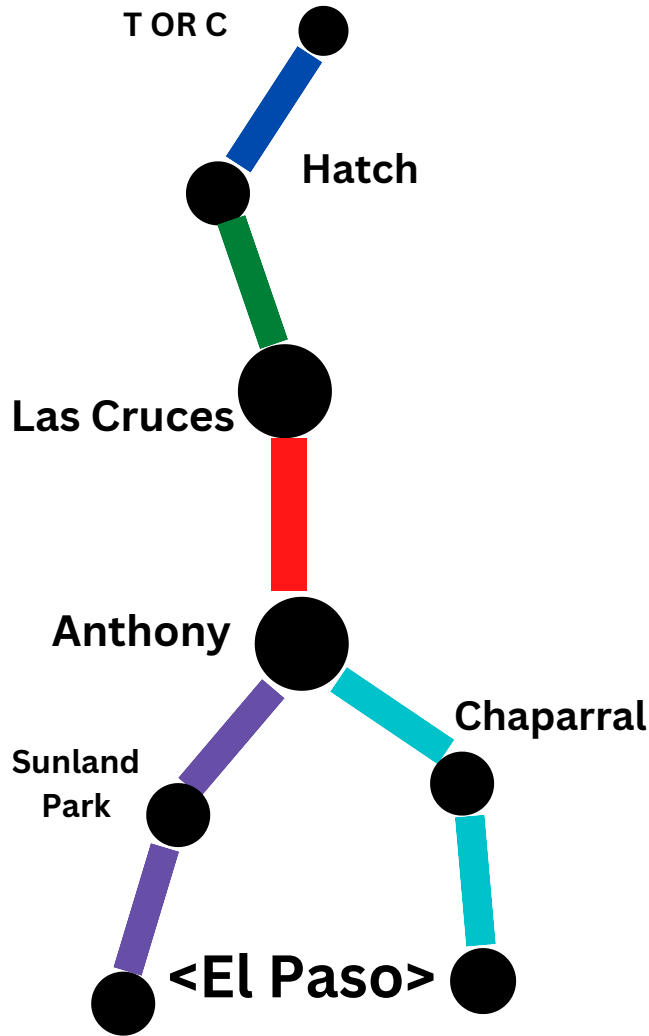

Where can you GO!

From Las Cruces to Hatch, Anthony, Chaparral, Sunland Park and El Paso, discover the way to go on one of the new SCRTD buses. WIFI Available on every bus.

Desde Las Cruces hasta Hatch, Anthony, Chaparral, Sunland Park y El Paso, descubra el camino a seguir en uno de los nuevos autobuses de SCRTD. WIFI disponible en todos los autobuses.

All routes are identified by color and offer several stops in between buses start and return to the same location.

Todas las rutas están identificadas por colores y ofrecen varias paradas entre el inicio y el regreso de los autobuses al mismo lugar.

Contact SCRTD at (575) 323-1620
www.scrted.org

All routes subject to Change.

TURQUOISE LINE/TURQUESA LINEA

DEPARTURE TIME/HORA DE SALIDA

Monday through Friday

#		1	3	1	3	1	2	1	2	1	2
1	Anthony Transfer Station	6:00	7:00	8:00	9:00	10:00	12:00	1:00	2:00	3:00	4:00
2	DACC Gadsden	6:08	7:08	8:08	9:08	10:08	12:08	1:08	2:08	3:08	4:08
3	Lisa & Golden Eagle	6:18	7:18	8:18	9:18	10:18	12:18	1:18	2:18	3:18	4:18
4	Prescott & Old Laredo	6:26	7:26	8:26	9:26	10:26	12:26	1:26	2:26	3:26	4:26
5	Subway County Line	6:32	7:32	8:32	9:32	10:32	12:32	1:32	2:32	3:32	4:32
6	McCombs Stires	6:40	7:40	8:40	9:40	10:40	12:40	1:40	2:40	3:40	4:40
7	Northgate Transfer Canter	7:00	8:00	9:00	10:00	11:00	1:00	2:00	3:00	4:00	5:00

Route break at Anthony Transfer from 1:00pm-2:00pm