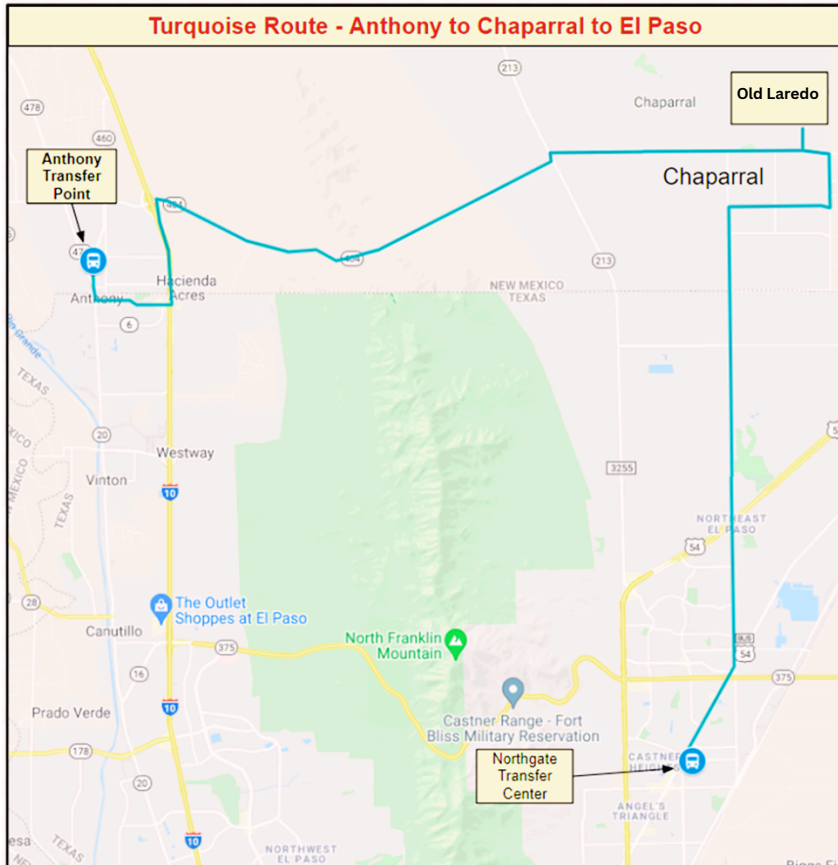

GO Turquoise!

Connecting Our Communities

Route Schedule & Map

Effective June 2026

Turquoise Line/Linea Turquesa

The Cost is \$1.00 per ride for adults and 50 cents for kids, students, seniors, and those with disabilities.
FREE bus transfers.

SATURDAY

1	Anthony Transfer Station	9:00	11:00	2:00	4:00
2	Lisa & Golden Eagle	9:18	11:18	2:18	4:18
3	Old Laredo	9:27	11:27	2:27	4:27
4	Subway County Line	9:32	11:32	2:32	4:32
5	McCombs Stires	9:40	11:40	2:40	4:40
6	Northgate Transfer Canter	10:00	12:00	3:00	5:00

5	McCombs Stires	10:20	12:20	3:20	5:20
4	Subway County Line	10:28	12:28	3:28	5:28
3	Old Laredo	10:31	12:31	3:31	5:31
2	Lisa & Golden Eagle	10:37	12:37	3:37	5:37
1	Anthony Transfer Station	11:00	1:00	4:00	6:00

Route break at Anthony Transfer from 1:00pm-2:00pm