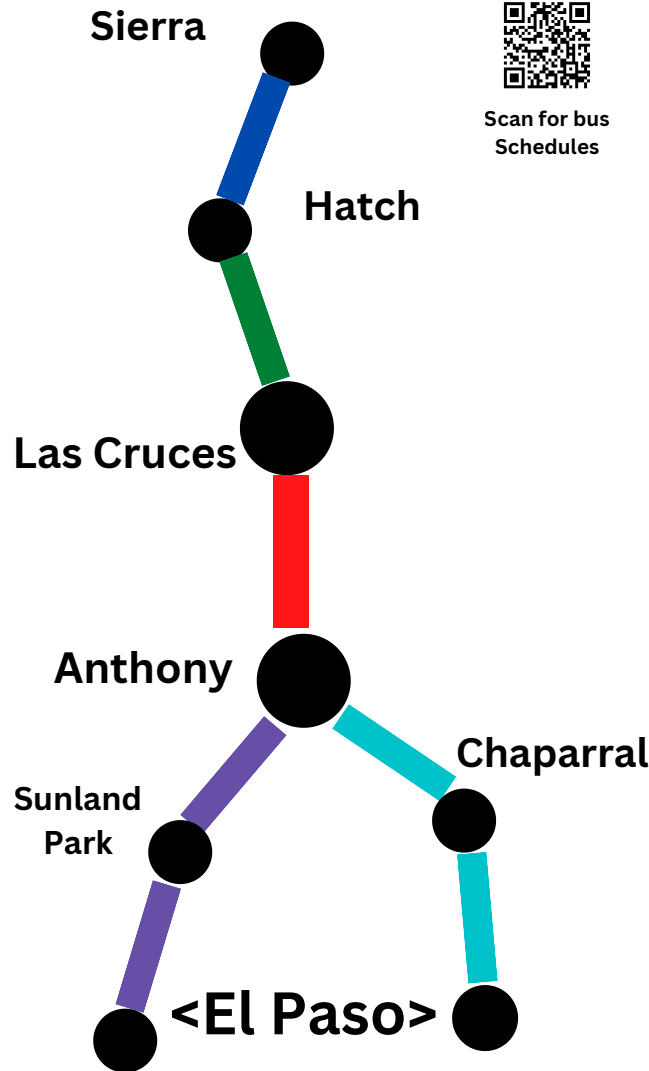

Where can you GO!

From Las Cruces to Hatch, Hatch to Sierra County, Anthony, Chaparral, Sunland Park and El Paso, discover the way to go on one of the new SCRTD buses. WIFI Available on every bus.

Desde Las Cruces hasta Hatch, Hatch to Sierra County, Anthony, Chaparral, Sunland Park y El Paso, descubra el camino a seguir en uno de los nuevos autobuses de SCRTD. WIFI disponible en todos los autobuses.

Scan for bus Schedules

GO PURPLE!

Connecting Our Communities

Route Schedule & Map

Effective June 2026

All routes are identified by color and offer several stops in between buses start and return to the same location.

Todas las rutas están identificadas por colores y ofrecen varias paradas entre el inicio y el regreso de los autobuses al mismo lugar.

Anthony to Sunland Park, busses start and return to the same location.

Route break @ Sunland Park City 12:10pm-12:30pm

PURPLE LINE/LINEA MORADA									
Saturday									
DEPARTURE TIME/HORA DE SALIDA									
stop/ parada	Sunland Park City Hall	7:45	9:15	10:45	12:45	2:15	3:45		
1	Sunland Park City Hall	7:45	9:15	10:45	12:45	2:15	3:45		
2	McNutt @ La Clinica	7:50	9:20	10:50	12:49	2:21	3:50		
3	McNutt @ Riverside	7:55	9:25	10:55	12:57	2:24	3:55		
4	Comerciantes @ McNutt	8:05	9:35	11:05	1:05	2:35	4:05		
5	La Union Community Center	8:13	9:43	11:13	1:13	2:43	4:13		
6	La Feria	8:26	9:54	11:23	1:24	2:53	4:24		
7	Arrive Anthony Transfer	8:30	9:55	11:25	1:25	2:55	4:25		
7	Depart Anthony Transfer	8:30	10:00	11:30	1:30	3:00	4:30		
6	La Feria	8:34	10:01	11:32	1:31	3:03	4:31		
5	La Union Community Center	8:46	10:16	11:46	1:46	3:16	4:46		
4	Comerciantes @ McNutt	8:53	10:23	11:53	1:53	3:23	4:53		
3	McNutt @ Riverside	9:01	10:31	12:00	2:01	3:30	5:01		
2	McNutt @ La Clinica	9:06	10:36	12:07	2:07	3:37	5:06		
1	Sunland Park City Hall	9:10	10:40	12:10	2:10	3:40	5:10		