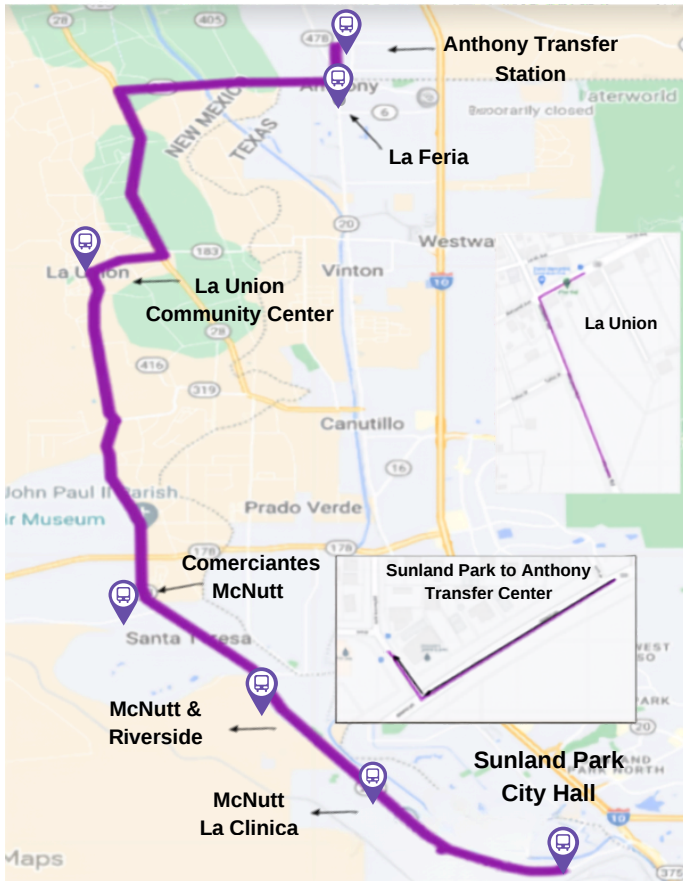

PURPLE LINE/LINEA MORADA									
Monday - Friday									
DEPARTURE TIME/HORA DE SALIDA									
stop/ parada	Sunland Park City Hall	6:25	*	*	*	*	*	*	*
1	Anthony Transfer	7:00	8:30	10:00	11:30	1:15	2:45	4:15	5:45
2	La Feria	7:04	8:34	10:01	11:32	1:16	2:46	4:16	5:46
3	La Union Community Center	7:16	8:46	10:16	11:46	1:31	3:01	4:31	6:01
4	Comerciantes @ McNutt	7:23	8:53	10:23	11:53	1:38	3:08	4:38	6:08
5	McNutt @ Riverside	7:31	9:01	10:31	12:00	1:46	3:15	4:46	6:16
6	McNutt @ La Clinica	7:36	9:06	10:36	12:07	1:52	3:22	4:51	6:21
7	Sunland Park City Hall	7:40	9:10	10:40	12:10	1:55	3:25	4:55	6:25
7	Sunland Park City Hall	7:45	9:15	10:45	12:30	2:00	3:30	5:00	*
6	McNutt @ La Clinica	7:50	9:20	10:50	12:34	2:06	3:35	5:06	*
5	McNutt @ Riverside	7:55	9:25	10:55	12:42	2:09	3:40	5:10	*
4	Comerciantes @ McNutt	8:05	9:35	11:05	12:50	2:20	3:50	5:20	*
3	La Union Community Center	8:13	9:43	11:13	12:58	2:28	3:58	5:28	*
2	La Feria	8:26	9:54	11:23	1:09	2:38	4:09	5:39	*
1	Anthony Transfer	8:30	9:55	11:25	1:10	2:40	4:10	5:40	*

Route break @ Sunland Park City 12:10pm-12:30pm

PURPLE LINE/LINEA MORADA									
Saturday									
DEPARTURE TIME/HORA DE SALIDA									
stop/ parada	Sunland Park City Hall	7:45	9:15	10:45	12:45	2:15	3:45		
1	Sunland Park City Hall	7:45	9:15	10:45	12:45	2:15	3:45		
2	McNutt @ La Clinica	7:50	9:20	10:50	12:49	2:21	3:50		
3	McNutt @ Riverside	7:55	9:25	10:55	12:57	2:24	3:55		
4	Comerciantes @ McNutt	8:05	9:35	11:05	1:05	2:35	4:05		
5	La Union Community Center	8:13	9:43	11:13	1:13	2:43	4:13		
6	La Feria	8:26	9:54	11:23	1:24	2:53	4:24		
7	Arrive Anthony Transfer	8:30	9:55	11:25	1:25	2:55	4:25		
7	Depart Anthony Transfer	8:30	10:00	11:30	1:30	3:00	4:30		
6	La Feria	8:34	10:01	11:32	1:31	3:03	4:31		
5	La Union Community Center	8:46	10:16	11:46	1:46	3:16	4:46		
4	Comerciantes @ McNutt	8:53	10:23	11:53	1:53	3:23	4:53		
3	McNutt @ Riverside	9:01	10:31	12:00	2:01	3:30	5:01		
2	McNutt @ La Clinica	9:06	10:36	12:07	2:07	3:37	5:06		
1	Sunland Park City Hall	9:10	10:40	12:10	2:10	3:40	5:10		

Route break @ Sunland Park City Hall 12:10pm-12:45pm