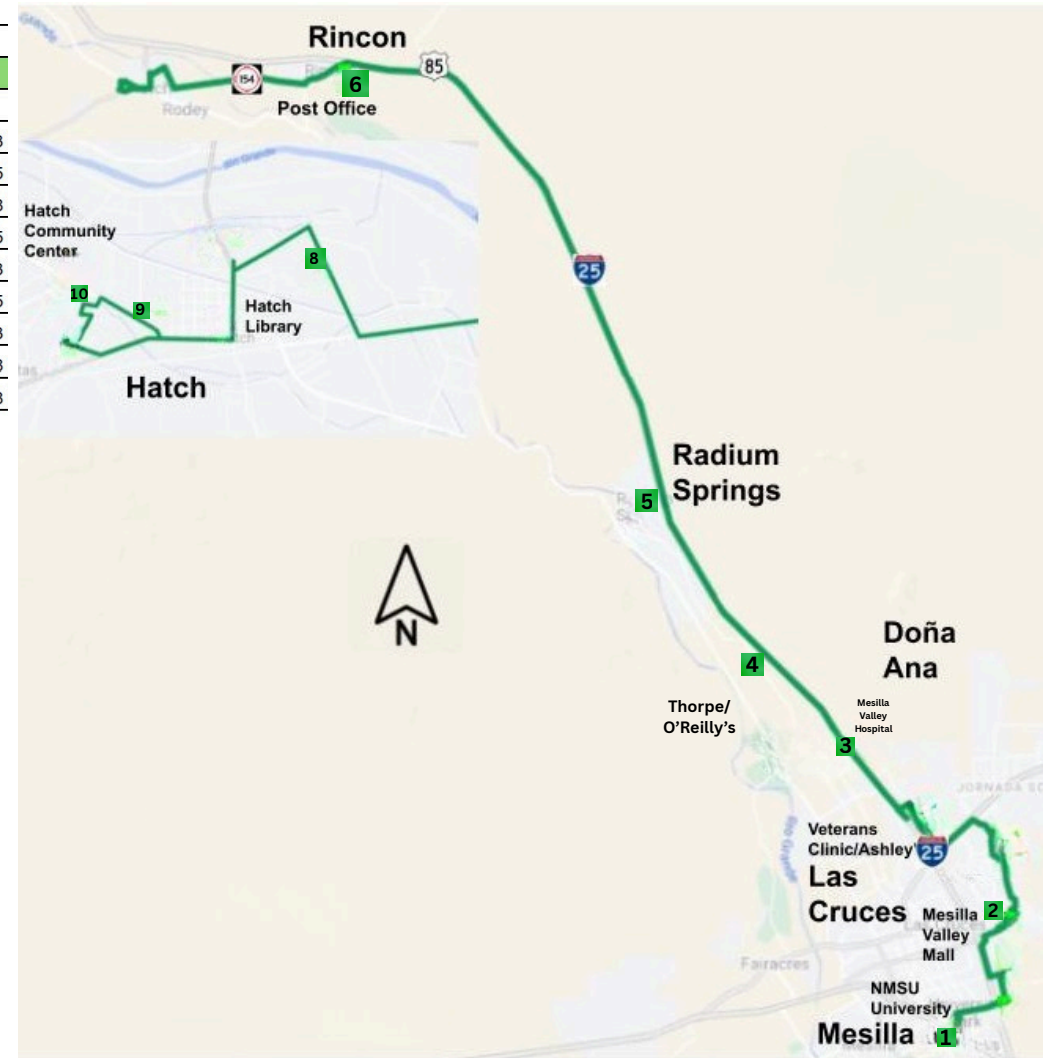

Where can you GO!

From Las Cruces to Hatch, T or C, Anthony, Chaparral, Sunland Park and El Paso, discover the way to go on one of the new SCRTD buses. WIFI Available on every bus.

Desde Las Cruces hasta Hatch, Anthony, Chaparral, Sunland Park y El Paso, descubra el camino a seguir en uno de los nuevos autobuses de SCRTD. WIFI disponible en todos los autobuses.

Scan for bus Schedules

Connecting Our Communities

Route Schedule & Map

Effective June 2026

All routes are identified by color and offer several stops in between buses start and return to the same location.

Todas las rutas están identificadas por colores y ofrecen varias paradas entre el inicio y el regreso de los autobuses al mismo lugar.

Green line/Linea Verde

Monday through Friday											
#	Northbound				#	Southbound					
1	NMSU	*	9:30	1:45	*	10	Hatch Community Center	*	*	*	
2	Mesilla Valley Mall	*	9:40	1:55	*	9	Village Market	7:54	11:18	3:33	
3	Mesilla Valley Hospital	6:20	10:03	2:18	*	8	Hatch Library	7:56	11:20	3:35	
4	Thorpe/O'Reilly's	*	10:10	2:25	*	7	Circle K/Franklin	7:59	11:23	3:48	
5	Radium Springs	6:55	10:22	2:37	*	6	Rincon Post Office	8:06	11:30	3:55	
6	Rincon Post Office	7:10	*	2:55	*	5	Radium Springs	8:24	11:48	4:13	
7	Circle K/Franklin	7:38	11:02	3:02	*	4	Thorpe/O'Reilly's	8:36	12:00	4:25	
8	Hatch Library	7:41	11:05	3:20	*	3	Mesilla Valley Hospital	8:44	12:08	4:33	
9	Village Market	7:43	11:05	3:22	*	2	Mesilla Valley Mall	9:09	12:33	4:58	
10	Hatch Community Center	7:48	11:12	3:27	*	1	NMSU	9:19	12:43	5:08	

Route break at NMSU from 12:43pm-1:45pm

FREE Fare starting January 1, 2026 until December 31, 2026

Fare collection will begin on January 1, 2027.

The Cost is \$1.00 per ride for adults, 50 cents for kids, students, seniors and those with disabilities.
FREE bus transfers.