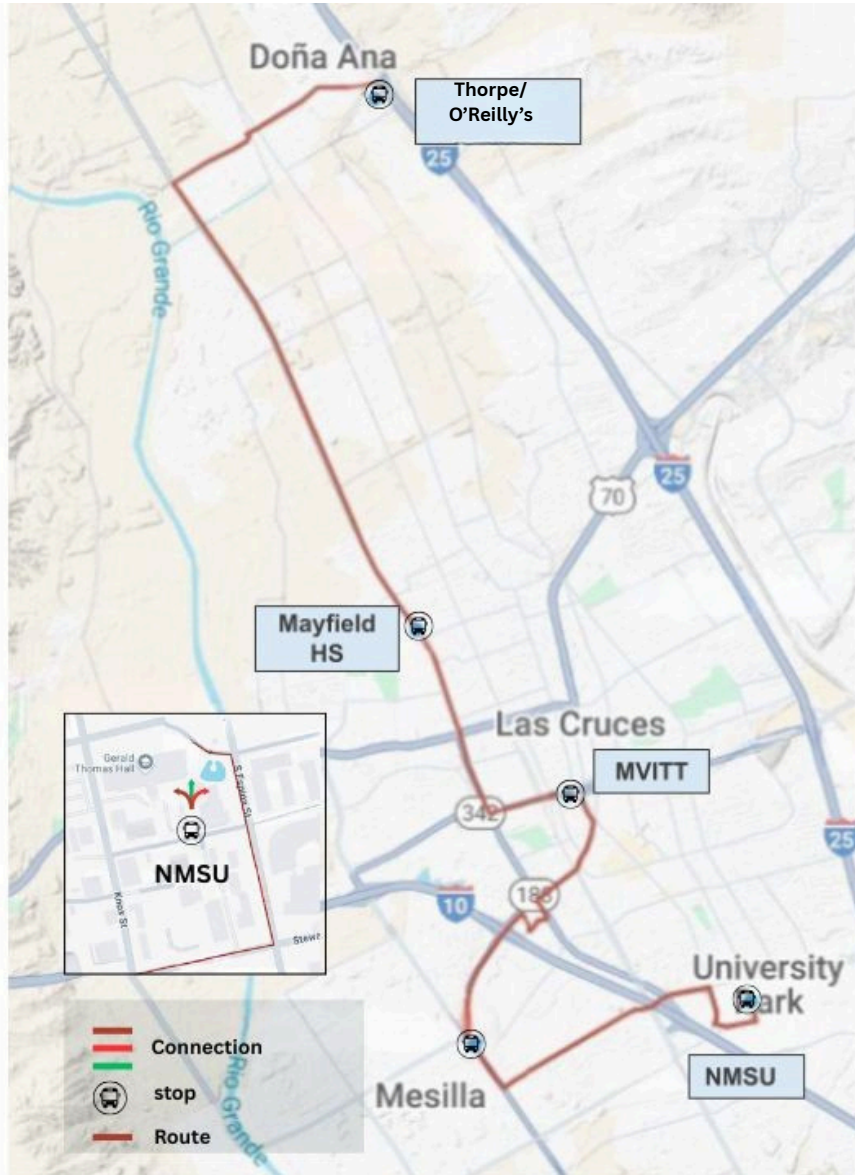

Where can you GO!

From Las Cruces to Hatch, Anthony, Chaparral, Sunland Park and El Paso, discover the way to go on one of the new SCRTD buses. WIFI Available on every bus.

Desde Las Cruces hasta Hatch, Anthony, Chaparral, Sunland Park y El Paso, descubra el camino a seguir en uno de los nuevos autobuses de SCRTD. WIFI disponible en todos los autobuses.

GO COPPER!

Chucky's Doña Ana
Mesilla Valley Transfer Terminal
NMSU

Connecting Our Communities

Route Schedule & Map

Effective June 2026

South Central Regional Transit

FREE Fare starting January 1, 2026 until December 31, 2026

Route break @ Dona Ana from 12:00pm-1:00pm

Copper Route/ Cobre Linea

Dona Ana <-> Mesilla Valley Terminal <-> Mesilla <-> NMSU

Saturday

SOUTHBOUND					NORTHBOUND			
Thorpe/ O'Reilly's	Mayfield High School	Mvitt	Avenida de Mesilla @ Avenida de Santiago	NMSU	Avenida de Mesilla @ Avenida de Santiago	Mvitt	Mayfield High School	Thorpe/ O'Reilly's
1	2	3	4	5	4	3	2	1
9:00	9:14	9:23	9:33	9:43	9:55	10:06	10:12	10:26
10:30	10:44	10:53	11:03	11:13	11:25	11:36	11:42	11:56
1:00	1:14	1:23	1:33	1:43	1:55	2:06	2:12	2:26
2:30	2:44	2:53	3:03	3:13	3:25	3:36	3:42	3:56

Route break @ Dona And from 11:56 am-12:00pm