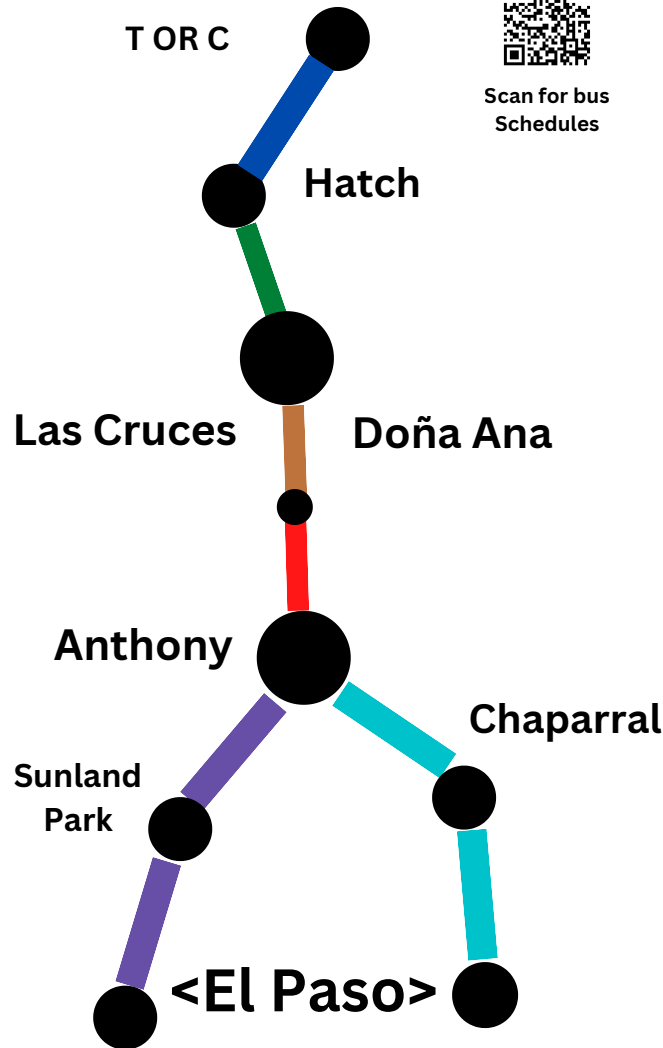

Where can you GO!

From Las Cruces to Hatch, Anthony, Chaparral, Sunland Park and El Paso, discover the way to go on one of the new SCRTD buses. WIFI Available on every bus.

Desde Las Cruces hasta Hatch, Anthony, Chaparral, Sunland Park y El Paso, descubra el camino a seguir en uno de los nuevos autobuses de SCRTD. WIFI disponible en todos los autobuses.

All routes are identified by color and offer several stops in between buses start and return to the same location.

Todas las rutas están identificadas por colores y ofrecen varias paradas entre el inicio y el regreso de los autobuses al mismo lugar.

GO COPPER!

Chucky's Doña Ana
Mesilla Valley Transfer Terminal
NMSU

Connecting Our Communities

Route Schedule & Map

Effective June 2026

South Central Regional Transit

FREE Fare starting January 1, 2026 until December 31, 2026

Route break @ Dona And from 11:56 am-12:00pm