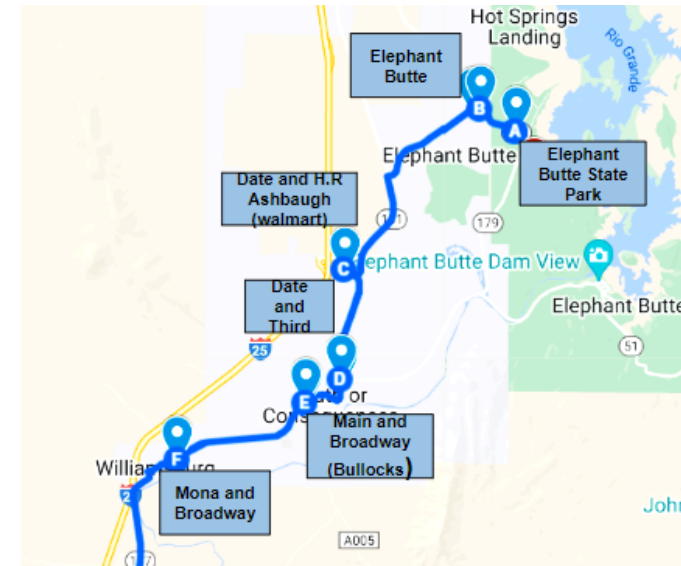

## Connecting Our Communities

Route Schedule & Map

Effective May 2026

# Blue Summer Route

**MAY 22- SEPTEMBER 5 , 2026**

## Northbound

**MEMORIAL DAY TO LABOR DAY**

#	Northbound Stop	Trip 1	Trip 2	Trip 3	Trip 4	Trip 5	Trip 6	Trip 7	Trip 8
1	Mona & Broadway	8:00 AM	9:00 AM	10:00 AM	11:00 AM	1:00 PM	2:00 PM	3:00 PM	4:00 PM
	(Williamsburg)								
2	Main & Broadway (Bullocks, Hot springs inn)	8:04 AM	9:04 AM	10:04 AM	11:04 AM	1:04 PM	2:04 PM	3:04 PM	4:04 PM
	Date & Third (Geronimo springs museum)								
3	Date & Third (Geronimo springs museum)	8:06 AM	9:06 AM	10:06 AM	11:06 AM	1:06 PM	2:06 PM	3:06 PM	4:06 PM
	Date & H.R. Ashbaugh (Walmart)								
4	Date & H.R. Ashbaugh (Walmart)	8:10 AM	9:10 AM	10:10 AM	11:10 AM	1:10 PM	2:10 PM	3:10 PM	4:10 PM
	Elephant Butte (Bigfoot restaurant )								
5	Elephant Butte (Bigfoot restaurant )	8:17 AM	9:17 AM	10:17 AM	11:17 AM	1:17 PM	2:17 PM	3:17 PM	4:17 PM
	Elephant Butte State Park (Marina Suites Motel, Marina del Sur)								
6	Elephant Butte State Park (Marina Suites Motel, Marina del Sur)	8:22 AM	9:22 AM	10:22 AM	11:22 AM	1:22 PM	2:22 PM	3:22 PM	4:22 PM