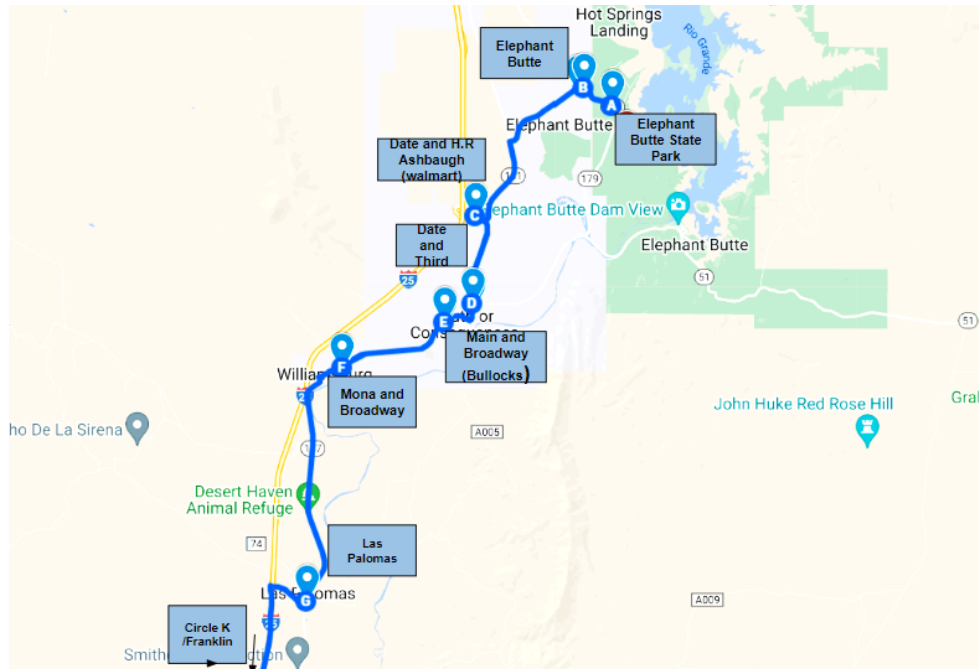

All routes are identified by color and offer several stops in between buses start and return to the same location.

Todas las rutas están identificadas por colores y ofrecen varias paradas entre el inicio y el regreso de los autobuses al mismo lugar.

#	Northbound		1	1	1	2	2	2	2
1	Hatch Circle K	5:55	7:30	*	*	11:02	*	*	4:00
2	Arrey/ Baqueros Store	*	7:49	*	*	11:21	*	*	4:19
3	Mona & Broadway	6:25	8:12	9:00	9:28	11:44	12:32	2:20	4:42
4	Main & Broadway (Bullocks)	6:29	8:16	9:04	9:32	11:48	12:36	2:24	4:46
5	Date & Third	6:31	8:18	9:06	9:34	11:50	12:38	2:26	4:48
6	Date & H.R. Ashbaugh (Walmart)	6:35	8:22	9:10	9:38	11:54	12:42	2:30	4:52
7	Elephant Butte	*	8:29	*	9:45	12:01	12:49	2:37	4:59
8	Elephant Butte State Park	*	8:34	*	9:50	12:06	12:54	2:42	5:04

Hatch Circle K to Elephant Butte State Park Buses start and return to the same location

Contact SCRTD at: (575) 323-1620
www.scrtd.org

All Routes subject to change

FREE Fare starting January 5, 2026 until December 31, 2026

Fare collection resumes January 1, 2027.

SIERRA COUNTY

DEPARTURE TIME/HORA DE SALIDA

#	Southbound		1	1	1	1	2	2	2	2
1	Elephant Butte State Park	*	8:34	*	9:50	12:06	12:54	2:42	5:04	
2	Elephant Butte	*	8:37	*	9:53	12:09	12:57	2:45	5:07	
3	Date & H.R. Ashbaugh (Walmart)	*	8:45	9:13	10:01	12:17	1:05	2:53	5:15	
4	Date & Third	*	8:54	9:22	10:10	12:26	1:14	3:02	5:24	
5	Main & Broadway (Bullocks)	*	8:56	9:24	10:12	12:28	1:16	3:04	5:26	
6	Mona & Broadway	*	9:00	9:28	10:16	12:32	1:20	3:08	5:30	
7	Arrey/ Baqueros Store	6:58	*	*	10:35	*	Lunch break	3:27	5:49	
8	Hatch Valley Middle School	7:15	*	*	*	*	resumes NB	*	*	
9	Hatch Valley Elementary	7:17	*	*	*	*	at 2:20	*	*	
10	Hatch Valley High School	7:19	*	*	*	*		*	*	
11	Hatch Circle K	7:29	*	*	10:58	*		3:50	6:08	