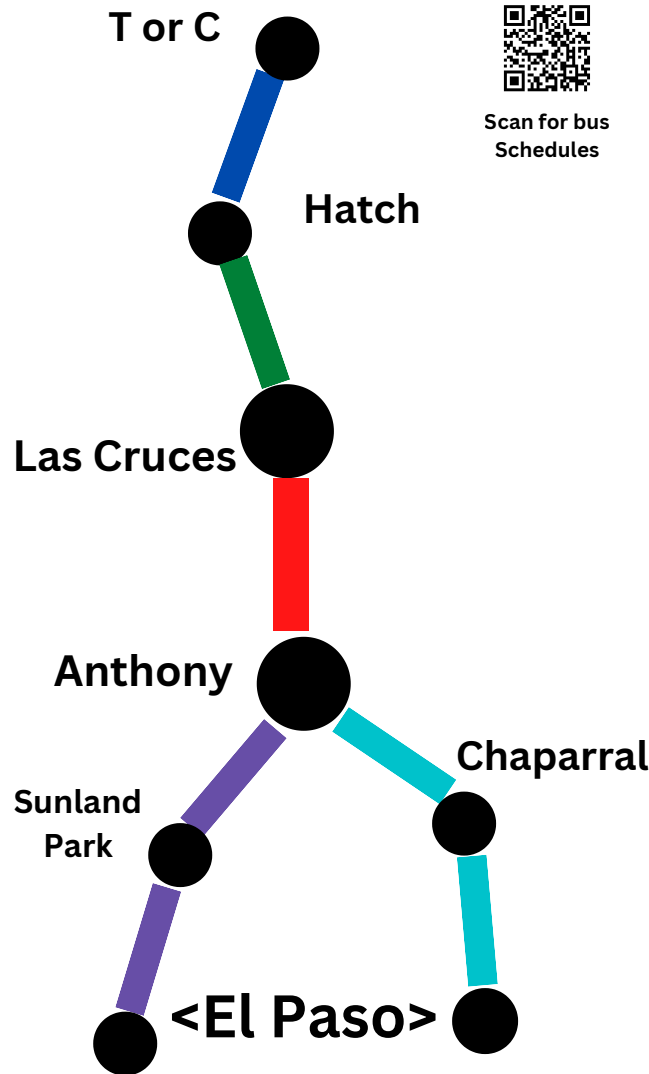

Where can you GO!

From Las Cruces to Hatch, Hatch to Sierra County, Anthony, Chaparral, Sunland Park and El Paso, discover the way to go on one of the new SCRTD buses. WIFI is Available on every bus.

Desde Las Cruces hasta Hatch, Hatch a Sierra County, Anthony, Chaparral, Sunland Park y El Paso, descubra el camino a seguir en uno de los nuevos autobuses de SCRTD. WIFI disponible en todos los autobuses.

All routes are identified by color and offer several stops in between buses start and return to the same location.

Todas las rutas están identificadas por colores y ofrecen varias paradas entre el inicio y el regreso de los autobuses al mismo lugar.

GO BLUE!

Connecting Our Communities

Route Schedule & Map

Effective June 2026

Blue Line/Linea Azul

BLUE LINE/LINEA AZUL

SIERRA COUNTY

DEPARTURE TIME/HORA DE SALIDA

#	Northbound		1	1	1	2	2	2	2
1	Hatch Circle K	5:55	7:30	*	*	11:02	*	*	4:00
2	Arrey/ Baqueros Store	*	7:49	*	*	11:21	*	*	4:19
3	Mona & Broadway	6:25	8:12	9:00	9:28	11:44	12:32	2:20	4:42
4	Main & Broadway (Bullocks)	6:29	8:16	9:04	9:32	11:48	12:36	2:24	4:46
5	Date & Third	6:31	8:18	9:06	9:34	11:50	12:38	2:26	4:48
6	Date & H.R. Ashbaugh (Walmart)	6:35	8:22	9:10	9:38	11:54	12:42	2:30	4:52
7	Elephant Butte	*	8:29	*	9:45	12:01	12:49	2:37	4:59
8	Elephant Butte State Park	*	8:34	*	9:50	12:06	12:54	2:42	5:04