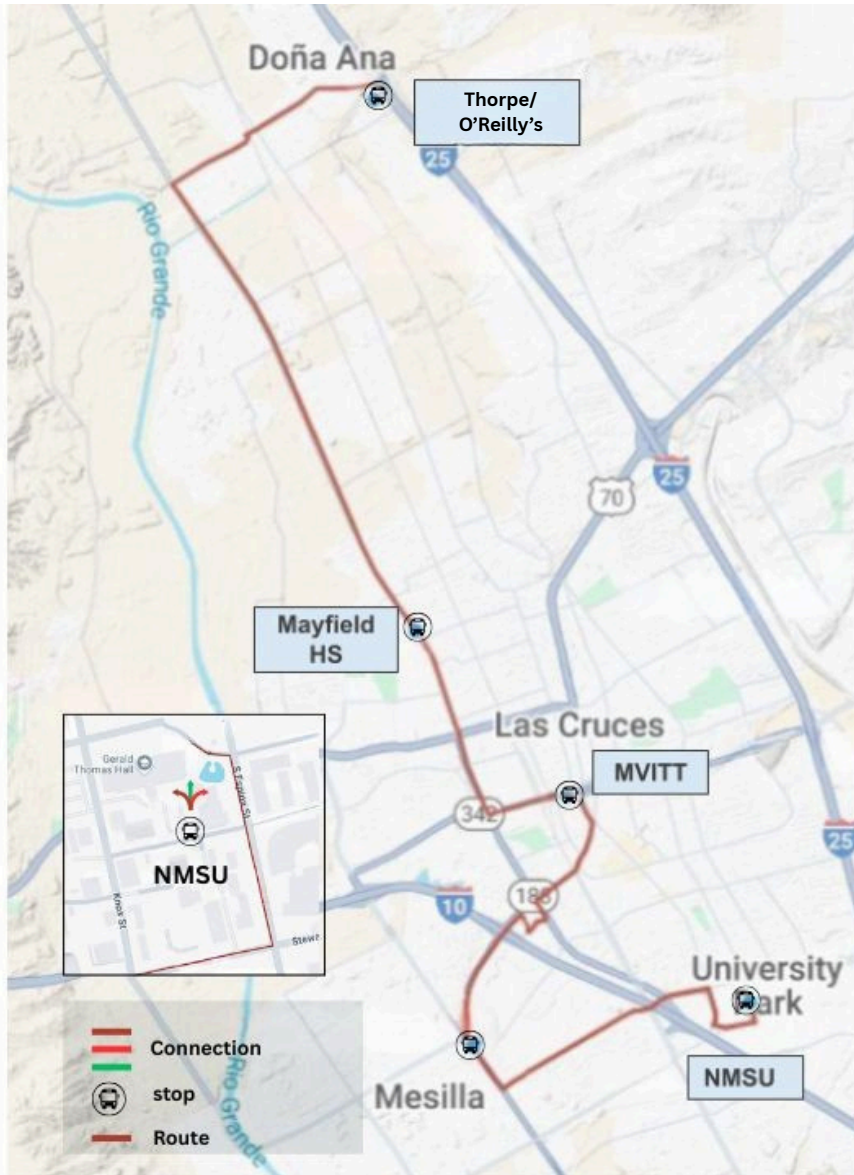

GO COPPER!

Chucky's Doña Ana
Mesilla Valley Transfer Terminal
NMSU

Connecting Our Communities

Route Schedule & Map

Effective July 2025

South Central Regional Transit

FREE Fare starting January 1, 2026 until June 30, 2026

Contact SCRTD at :
 (575) 323-1620
www.scrtd.org
 All Routes subject to change

Copper Route/ Cobre Linea

Dona Ana <> Mesilla Valley Terminal <> Mesilla <> NMSU

Monday through Friday

SOUTHBOUND					NORTHBOUND			
Thorpe/ O'Reilly's	Mayfield High School	Mvitt	Avenida de Mesilla @ Avenida de Santiago	NMSU	Avenida de Mesilla @ Avenida de Santiago	Mvitt	Mayfield High School	Thorpe/ O'Reilly's
1	2	3	4	5	4	3	2	1
7:30	7:44	7:53	8:03	8:13	8:25	8:36	8:42	8:56
9:00	9:14	9:23	9:33	9:43	9:55	10:06	10:12	10:26
10:30	10:44	10:53	11:03	11:13	11:25	11:36	11:42	11:56
1:00	1:14	1:23	1:33	1:43	1:55	2:06	2:12	2:26
2:30	2:44	2:53	3:03	3:13	3:25	3:36	3:42	3:56
4:00	4:14	4:23	4:33	4:43	4:55	5:06	5:12	5:26

Route break @ Dona Ana from 12:00pm-1:00pm

Copper Route/ Cobre Linea

Dona Ana <> Mesilla Valley Terminal <> Mesilla <> NMSU

Saturday

SOUTHBOUND					NORTHBOUND			
Thorpe/ O'Reilly's	Mayfield High School	Mvitt	Avenida de Mesilla @ Avenida de Santiago	NMSU	Avenida de Mesilla @ Avenida de Santiago	Mvitt	Mayfield High School	Thorpe/ O'Reilly's
1	2	3	4	5	4	3	2	1
9:00	9:14	9:23	9:33	9:43	9:55	10:06	10:12	10:26
10:30	10:44	10:53	11:03	11:13	11:25	11:36	11:42	11:56
1:00	1:14	1:23	1:33	1:43	1:55	2:06	2:12	2:26
2:30	2:44	2:53	3:03	3:13	3:25	3:36	3:42	3:56

Route break @ Dona Ana from 11:56 am-12:00pm