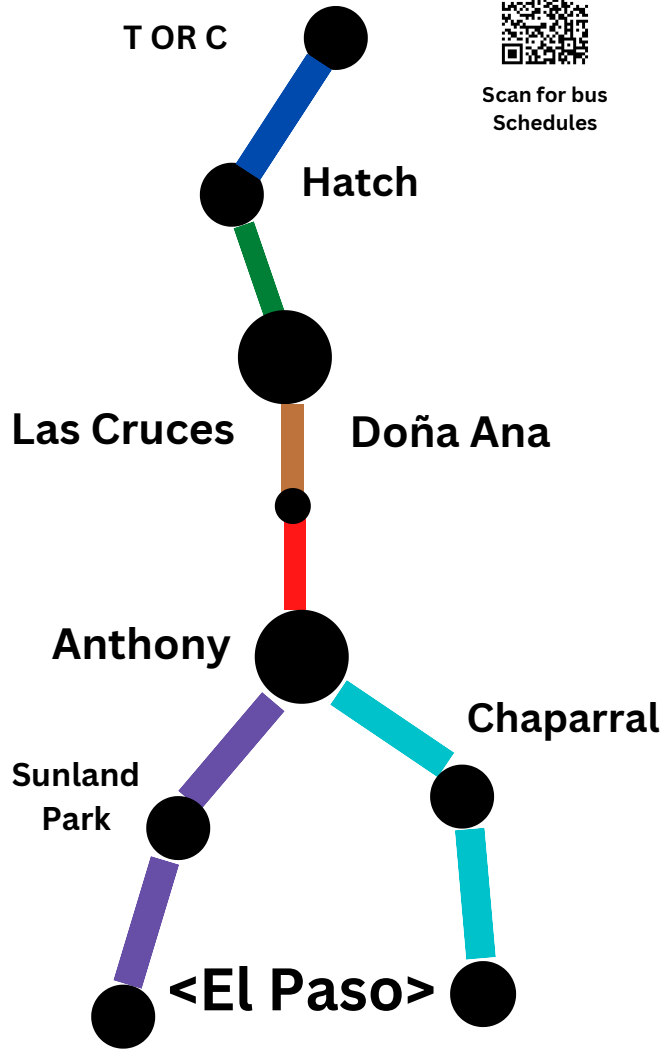

Where can you GO!

From Las Cruces to Hatch, Anthony, Chaparral, Sunland Park and El Paso, discover the way to go on one of the new SCRTD buses. WIFI Available on every bus.

Desde Las Cruces hasta Hatch, Anthony, Chaparral, Sunland Park y El Paso, descubra el camino a seguir en uno de los nuevos autobuses de SCRTD. WIFI disponible en todos los autobuses.

All routes are identified by color and offer several stops in between buses start and return to the same location.

Todas las rutas están identificadas por colores y ofrecen varias paradas entre el inicio y el regreso de los autobuses al mismo lugar.

GO COPPER!

Chucky's Doña Ana
Mesilla Valley Transfer Terminal
NMSU

Connecting Our Communities

Route Schedule & Map

Effective July 2025

South Central Regional Transit

FREE Fare starting January 1, 2026 until June 30, 2026

Route break @ Dona Ana from 11:56 am-12:00pm