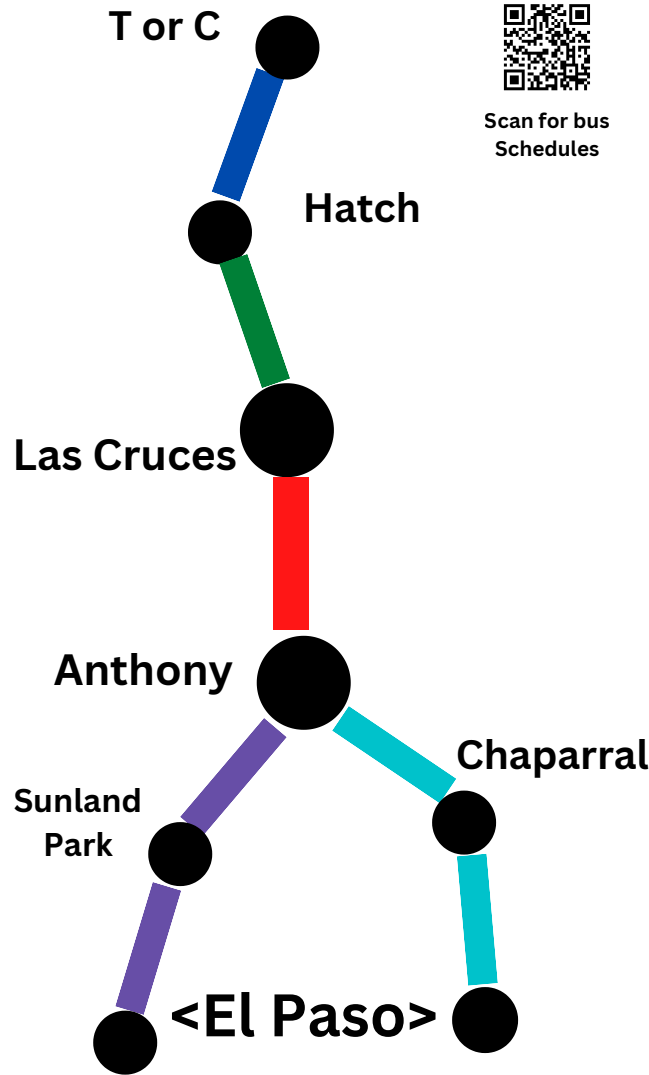

# Where can you GO!

*From Las Cruces to Hatch, Hatch to Sierra County, Anthony, Chaparral, Sunland Park and El Paso, discover the way to go on one of the new SCRTD buses. WIFI is Available on every bus.*

*Desde Las Cruces hasta Hatch, Hatch a Sierra County, Anthony, Chaparral, Sunland Park y El Paso, descubra el camino a seguir en uno de los nuevos autobuses de SCRTD. WIFI disponible en todos los autobuses.*

**All Routes subject to change**

**FREE Fare starting January 5, 2026 until June 30, 2026**

BLUE LINE/LINEA AZUL									
SIERRA COUNTY									
DEPARTURE TIME/HORA DE SALIDA									
#	Northbound		1	1	1	2	2	2	2
1	Hatch Circle K	5:55	7:30	*	*	11:02	*	*	4:00
2	Arrey/ Baqueros Store	*	7:49	*	*	11:21	*	*	4:19
3	Mona & Broadway	6:25	8:12	9:00	9:28	11:44	12:32	2:20	4:42
4	Main & Broadway (Bullocks)	6:29	8:16	9:04	9:32	11:48	12:36	2:24	4:46
5	Date & Third	6:31	8:18	9:06	9:34	11:50	12:38	2:26	4:48
6	Date & H.R. Ashbaugh (Walmart)	6:35	8:22	9:10	9:38	11:54	12:42	2:30	4:52
7	Elephant Butte	*	8:29	*	9:45	12:01	12:49	2:37	4:59
8	Elephant Butte State Park	*	8:34	*	9:50	12:06	12:54	2:42	5:04

SIERRA COUNTY										
DEPARTURE TIME/HORA DE SALIDA										
#	Southbound		1	1	1	1	2	2	2	2
1	Elephant Butte State Park	*	8:34	*	9:50	12:06	12:54	2:42	5:04	
2	Elephant Butte	*	8:37	*	9:53	12:09	12:57	2:45	5:07	
3	Date & H.R. Ashbaugh (Walmart)	*	8:45	9:13	10:01	12:17	1:05	2:53	5:15	
4	Date & Third	*	8:54	9:22	10:10	12:26	1:14	3:02	5:24	
5	Main & Broadway (Bullocks)	*	8:56	9:24	10:12	12:28	1:16	3:04	5:26	
6	Mona & Broadway	*	9:00	9:28	10:16	12:32	1:20	3:08	5:30	
7	Arrey/ Baqueros Store	6:58	*	*	10:35	*	Lunch break	3:27	5:49	
8	Hatch Valley Middle School	7:15	*	*	*	*	resumes NB	*	*	
9	Hatch Valley Elementary	7:17	*	*	*	*	at 2:20	*	*	
10	Hatch Valley High School	7:19	*	*	*	*		*	*	
11	Hatch Circle K	7:29	*	*	10:58	*		3:50	6:08	