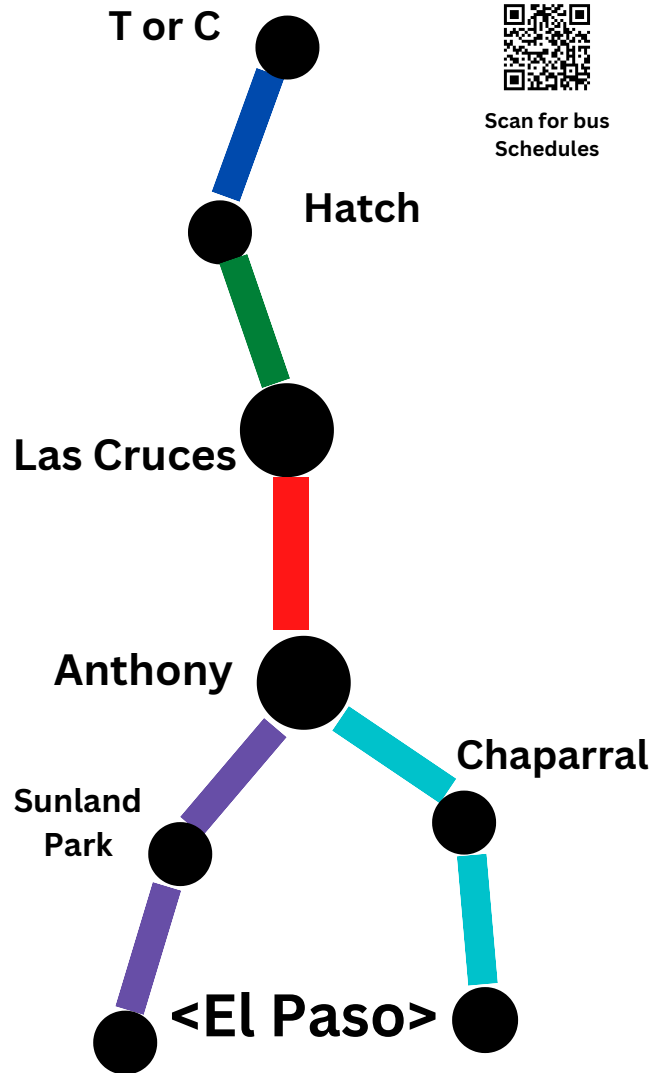

# Where can you GO!

*From Las Cruces to Hatch,  
Hatch to Sierra County,  
Anthony, Chaparral, Sunland  
Park and El Paso, discover the  
way to go on one of the new  
SCRTD buses. WIFI is Available  
on every bus.*

*Desde Las Cruces hasta Hatch,  
Hatch a Sierra County,  
Anthony, Chaparral, Sunland  
Park y El Paso, descubra el  
camino a seguir en uno de los  
nuevos autobuses de SCRTD.  
WIFI disponible en todos los  
autobuses.*

### Route Schedule & Map

Effective July 2024

**All Routes subject to change**

**FREE Fare starting January 5, 2024 until June 30, 2024.**

BLUE LINE/LINEA AZUL							
SIERRA COUNTY							
DEPARTURE TIME/HORA DE SALIDA							
Northbound	1	1	1	2	2	2	2
Hatch Circle K	7:30	*	*	11:02	*	*	4:00
Arrey/ Baqueros Store	7:49	*	*	11:21	*	*	4:19
Mona & Broadway	8:12	9:00	9:28	11:44	12:32	2:20	4:42
Main & Broadway (Bullocks)	8:16	9:04	9:32	11:48	12:36	2:24	4:46
Date & Third	8:18	9:06	9:34	11:50	12:38	2:26	4:48
Date & H.R. Ashbaugh (Walmart)	8:22	9:10	9:38	11:54	12:42	2:30	4:52
Elephant Butte	8:29	*	9:45	12:01	12:49	2:37	4:59
Elephant Butte State Park	8:34	*	9:50	12:06	12:54	2:42	5:04