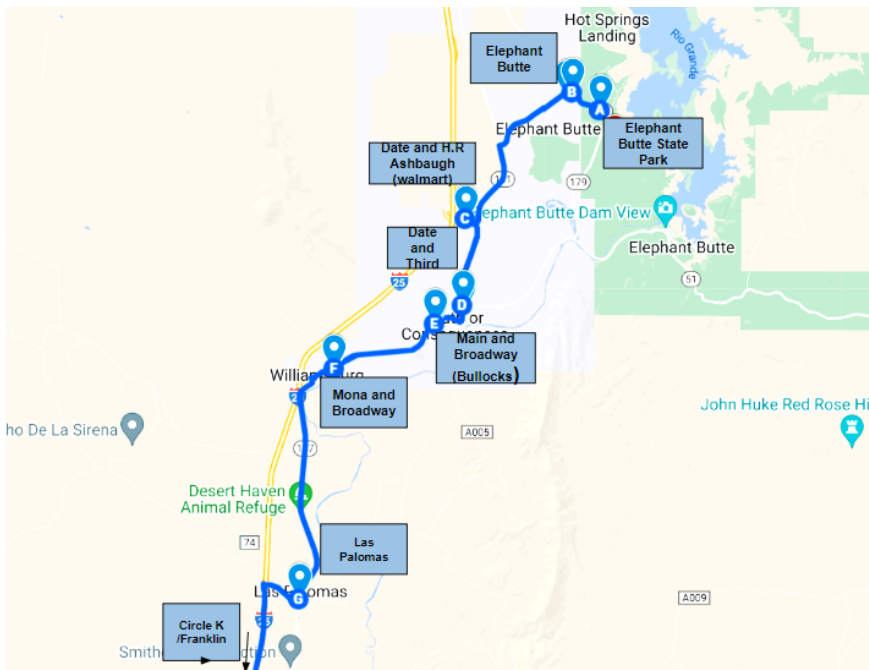

### Route Schedule & Map

Effective July 2024

# Blue Line/Linea Azul

**Hatch Circle K to Elephant Butte State Park Buses** start and return to the same location

Contact SCRTD at: (575) 323-1620

[www.scrtd.org](http://www.scrtd.org)

Schedules are effective July 2024

**All Routes subject to change**

**FREE Fare starting January 5, 2024 until June 30, 2024.**

BLUE LINE/LINEA AZUL							
SIERRA COUNTY							
DEPARTURE TIME/HORA DE SALIDA							
Northbound	1	1	1	2	2	2	2
Hatch Circle K	7:30	*	*	11:02	*	*	4:00
Arrey/ Baqueros Store	7:49	*	*	11:21	*	*	4:19
Mona & Broadway	8:12	9:00	9:28	11:44	12:32	2:20	4:42
Main & Broadway (Bullocks)	8:16	9:04	9:32	11:48	12:36	2:24	4:46
Date & Third	8:18	9:06	9:34	11:50	12:38	2:26	4:48
Date & H.R. Ashbaugh (Walmart)	8:22	9:10	9:38	11:54	12:42	2:30	4:52
Elephant Butte	8:29	*	9:45	12:01	12:49	2:37	4:59
Elephant Butte State Park	8:34	*	9:50	12:06	12:54	2:42	5:04

SIERRA COUNTY								
DEPARTURE TIME/HORA DE SALIDA								
Southbound	1	1	1	1	2	2	2	2
Elephant Butte State Park	*	8:34	*	9:50	12:06	12:54	2:42	5:04
Elephant Butte	*	8:37	*	9:53	12:09	12:57	2:45	5:07
Date & H.R. Ashbaugh (Walmart)	*	8:45	9:13	10:01	12:17	1:05	2:53	5:15
Date & Third	*	8:54	9:22	10:10	12:26	1:14	3:02	5:24
Main & Broadway (Bullocks)	*	8:56	9:24	10:12	12:28	1:16	3:04	5:26
Mona & Broadway	6:35	9:00	9:28	10:16	12:32	1:20	3:08	5:30
Arrey/ Baqueros Store	6:54	*	*	10:35	*	Lunch break	3:27	5:49
Hatch Valley Middle School	7:15	*	*	*	*	resumes NB	*	*
Hatch Valley Elementary	7:17	*	*	*	*	at 2:20	*	*
Hatch Valley High School	7:19	*	*	*	*		*	*
Hatch Circle K	7:25	*	*	10:58	*		3:50	6:08