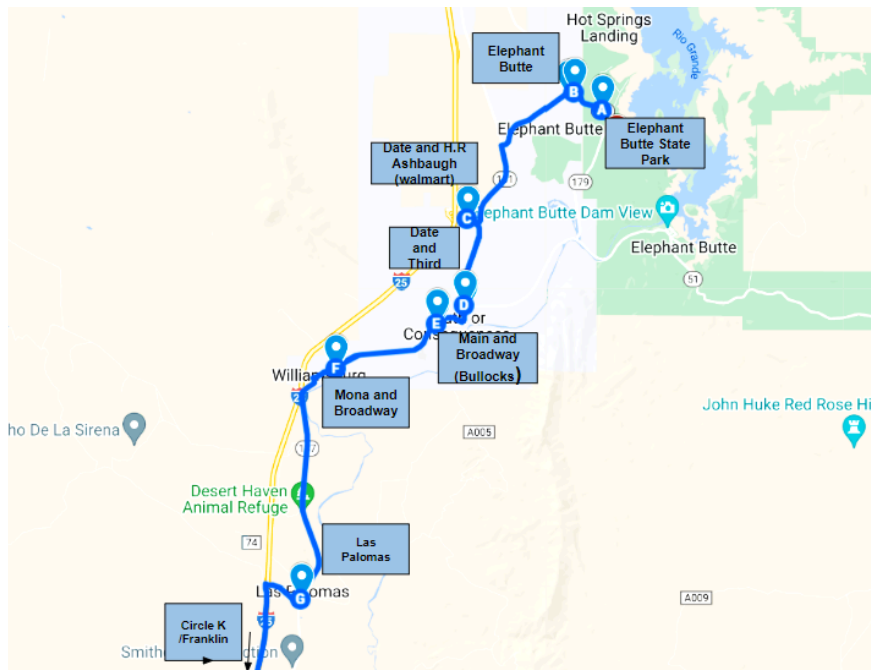

Where can you GO!

*From Las Cruces to Hatch,
Hatch to Sierra County,
Anthony, Chaparral, Sunland
Park and El Paso, discover the
way to go on one of the new
SCRTD buses. WIFI is Available
on every bus.*

*Desde Las Cruces hasta Hatch,
Hatch a Sierra County,
Anthony, Chaparral, Sunland
Park y El Paso, descubra el
camino a seguir en uno de los
nuevos autobuses de SCRTD.
WIFI disponible en todos los
autobuses.*

GO BLUE!

Connecting Our Communities

Route Schedule & Map

Effective July 2024

Blue Line/Linea Azul

Hatch Circle K to Elephant Butte State Park Buses start and return to the same location

Contact SCRTD at: (575) 323-1620

www.scrtd.org

Schedules are effective July 2024

All Routes subject to change

FREE Fare starting January 5, 2024 until December 31, 2024.

BLUE LINE/LINEA AZUL							
SIERRA COUNTY							
DEPARTURE TIME/HORA DE SALIDA							
Northbound	1	1	1	2	2	2	2
Hatch Circle K	7:30	*	*	11:02	*	*	4:00
Arrey/ Baqueros Store	7:49	*	*	11:21	*	*	4:19
Mona & Broadway	8:12	9:00	9:28	11:44	12:32	2:20	4:42
Main & Broadway (Bullocks)	8:16	9:04	9:32	11:48	12:36	2:24	4:46
Date & Third	8:18	9:06	9:34	11:50	12:38	2:26	4:48
Date & H.R. Ashbaugh (Walmart)	8:22	9:10	9:38	11:54	12:42	2:30	4:52
Elephant Butte	8:29	*	9:45	12:01	12:49	2:37	4:59
Elephant Butte State Park	8:34	*	9:50	12:06	12:54	2:42	5:04