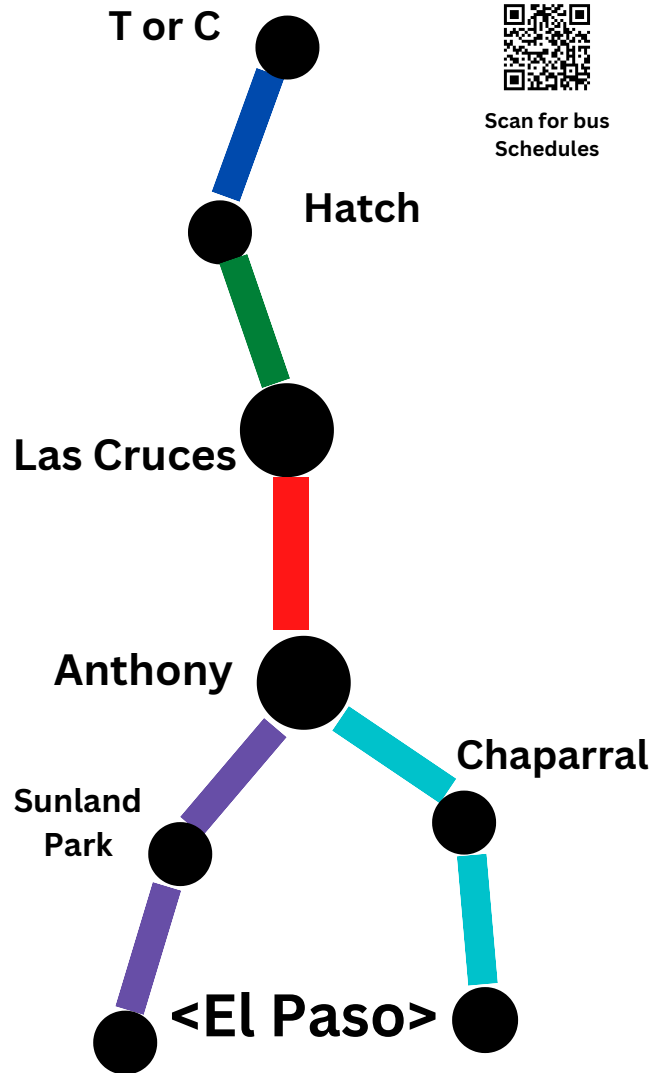

Where can you GO!

*From Las Cruces to Hatch,
Hatch to Sierra County,
Anthony, Chaparral, Sunland
Park and El Paso, discover the
way to go on one of the new
SCRTD buses. WIFI is Available
on every bus.*

*Desde Las Cruces hasta Hatch,
Hatch a Sierra County,
Anthony, Chaparral, Sunland
Park y El Paso, descubra el
camino a seguir en uno de los
nuevos autobuses de SCRTD.
WIFI disponible en todos los
autobuses.*

All routes are identified by color and offer several stops in between buses start and return to the same location.

Todas las rutas están identificadas por colores y ofrecen varias paradas entre el inicio y el regreso de los autobuses al mismo lugar.

www.scrtd.org

Schedules are effective July 2024

All Routes subject to change

FREE Fare starting January 5, 2024 until December 31, 2024.

BLUE LINE/LINEA AZUL							
SIERRA COUNTY							
DEPARTURE TIME/HORA DE SALIDA							
Northbound	1	1	1	2	2	2	2
Hatch Circle K	7:30	*	*	11:02	*	*	4:00
Arrey/ Baqueros Store	7:49	*	*	11:21	*	*	4:19
Mona & Broadway	8:12	9:00	9:28	11:44	12:32	2:20	4:42
Main & Broadway (Bullocks)	8:16	9:04	9:32	11:48	12:36	2:24	4:46
Date & Third	8:18	9:06	9:34	11:50	12:38	2:26	4:48
Date & H.R. Ashbaugh (Walmart)	8:22	9:10	9:38	11:54	12:42	2:30	4:52
Elephant Butte	8:29	*	9:45	12:01	12:49	2:37	4:59
Elephant Butte State Park	8:34	*	9:50	12:06	12:54	2:42	5:04