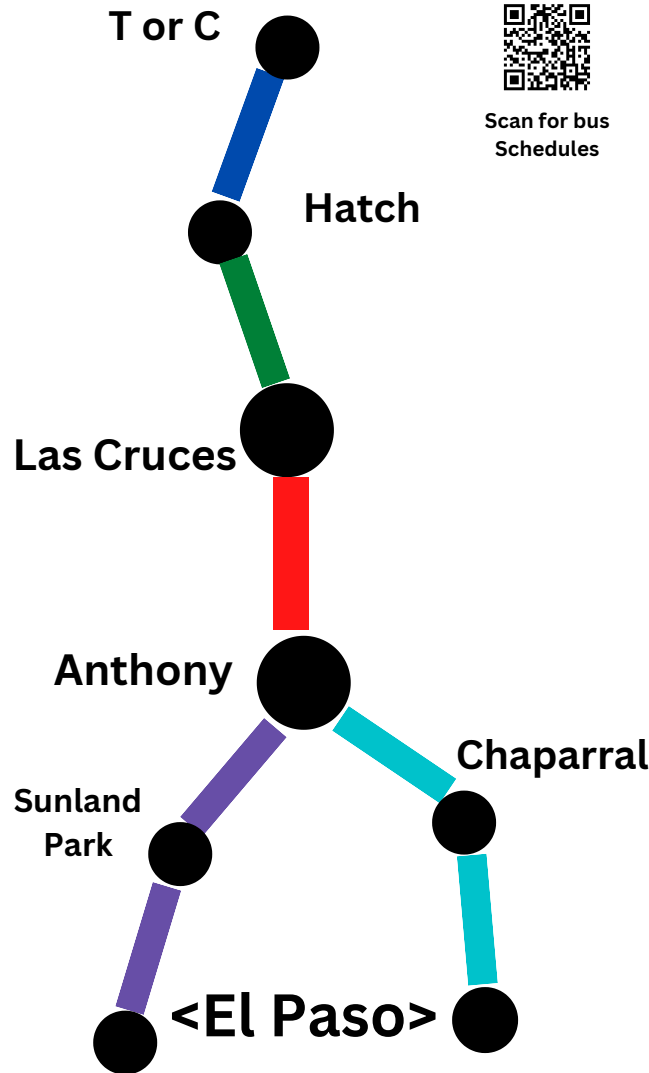

# Where can you GO!

*From Las Cruces to Hatch,  
Hatch to Sierra County,  
Anthony, Chaparral, Sunland  
Park and El Paso, discover the  
way to go on one of the new  
SCRTD buses. WIFI is Available  
on every bus.*

*Desde Las Cruces hasta Hatch,  
Hatch a Sierra County,  
Anthony, Chaparral, Sunland  
Park y El Paso, descubra el  
camino a seguir en uno de los  
nuevos autobuses de SCRTD.  
WIFI disponible en todos los  
autobuses.*

### DEPARTURE TIME/HORA DE SALIDA

Northbound	1	1	1	2	2	2	2
Hatch Circle K	7:30	*	*	11:02	*	*	4:00
Arrey/ Baqueros Store	7:49	*	*	11:21	*	*	4:19
Mona & Broadway	8:12	9:00	9:28	11:44	12:32	2:20	4:42
Main & Broadway (Bullocks)	8:16	9:02	9:32	11:48	12:36	2:24	4:46
Date & Third	8:18	9:04	9:34	11:50	12:38	2:26	4:48
Date & H.R. Ashbaugh (Walmart)	8:22	9:08	9:38	11:54	12:42	2:30	4:52
Elephant Butte	8:29	*	9:45	12:01	12:49	2:37	4:59
Elephant Butte State Park	8:34	*	9:50	12:06	12:54	2:42	5:04

### SIERRA COUNTY