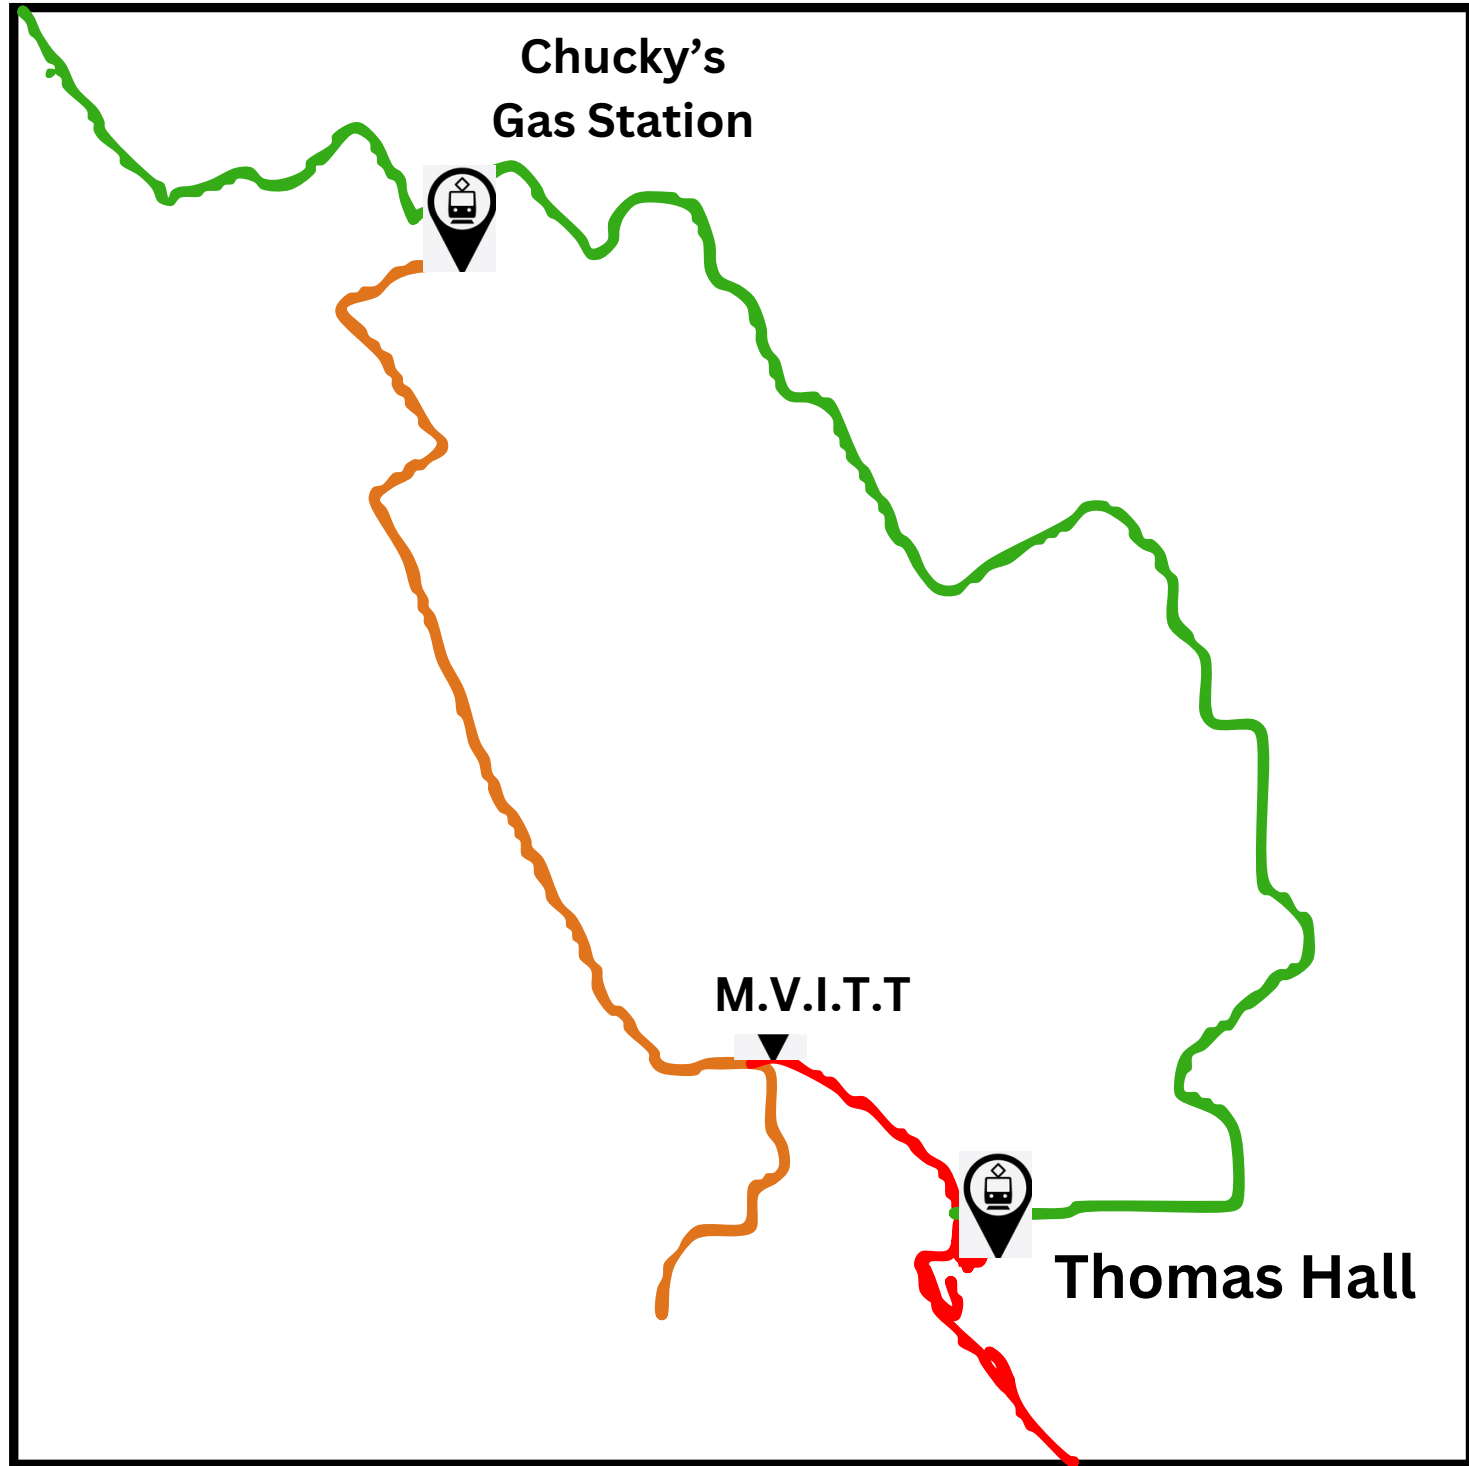

SCRTD Current bus Routes

Las Cruces

El Paso

- SCRTD Transfer Center**
-  Copper Route
 -  Green Route
 -  Purple Route
 -  Red Route
 -  Silver Route
 -  Turquoise Route
 -  Yellow Route
 -  Blue Route