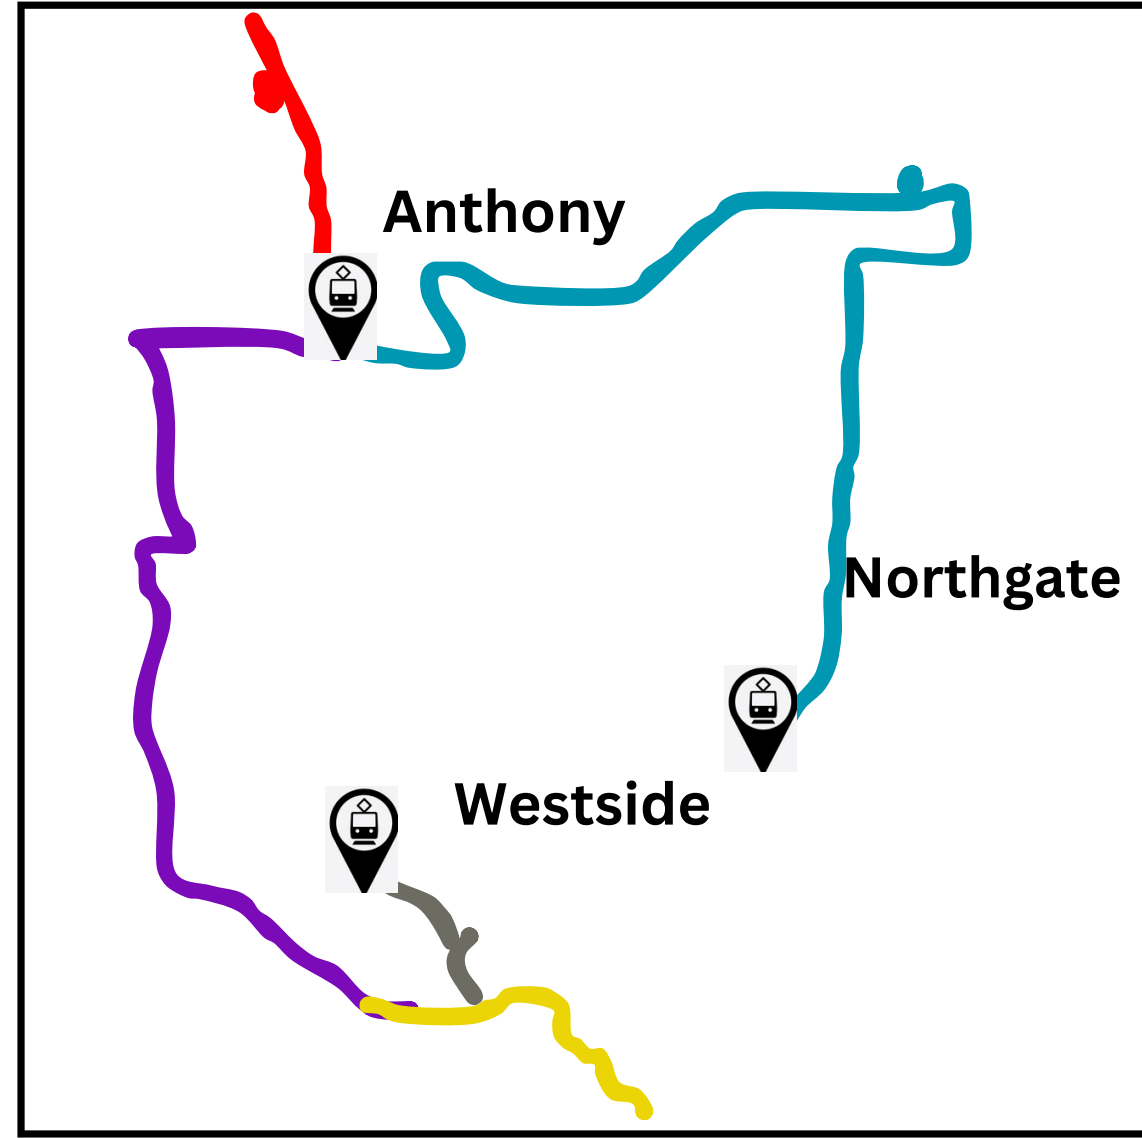

SCRTD Current bus Routes

Las Cruces

El Paso

- SCRTD Transfer Center**
-  Copper Route
 -  Green Route
 -  Purple Route
 -  Red Route
 -  Silver Route
 -  Turquoise Route
 -  Yellow Route
 -  Blue Route