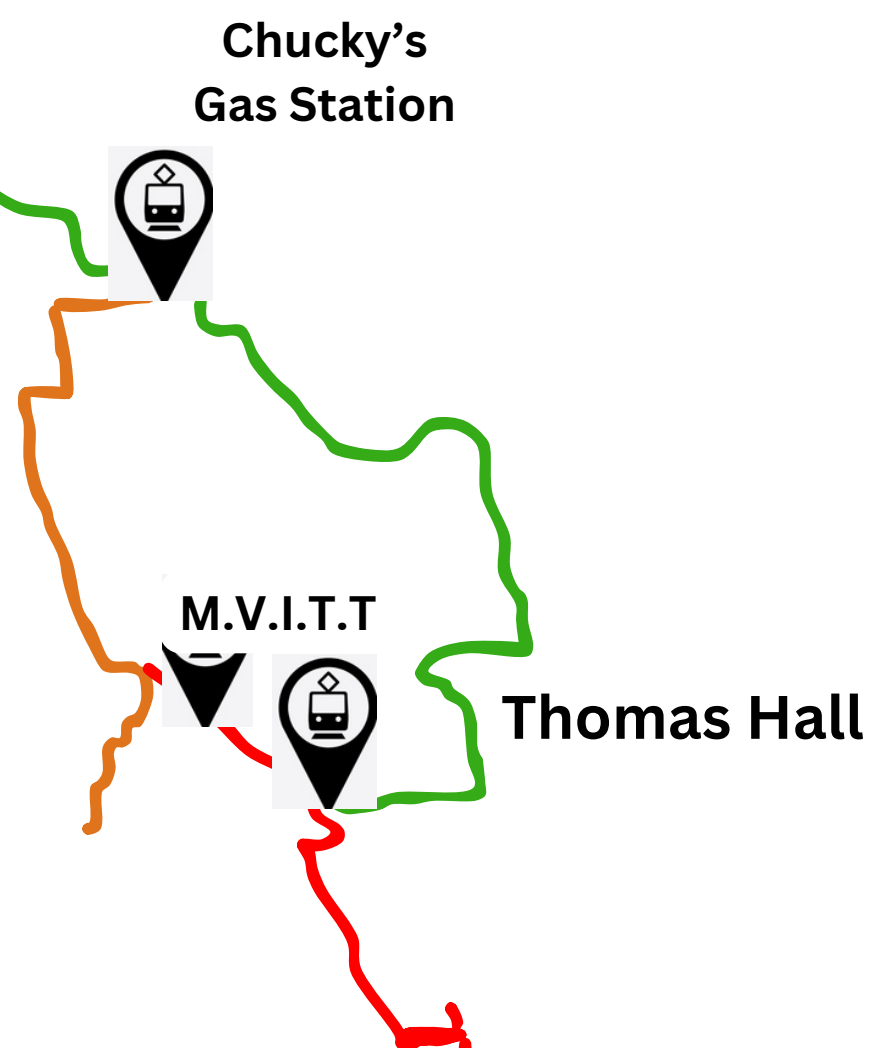

SCRTD Current bus Routes

Las Cruces

El Paso

- SCRTD Transfer Center**
-  Copper Route
 -  Green Route
 -  Purple Route
 -  Red Route
 -  Silver Route
 -  Turquoise Route
 -  Yellow Route
 -  Blue Route