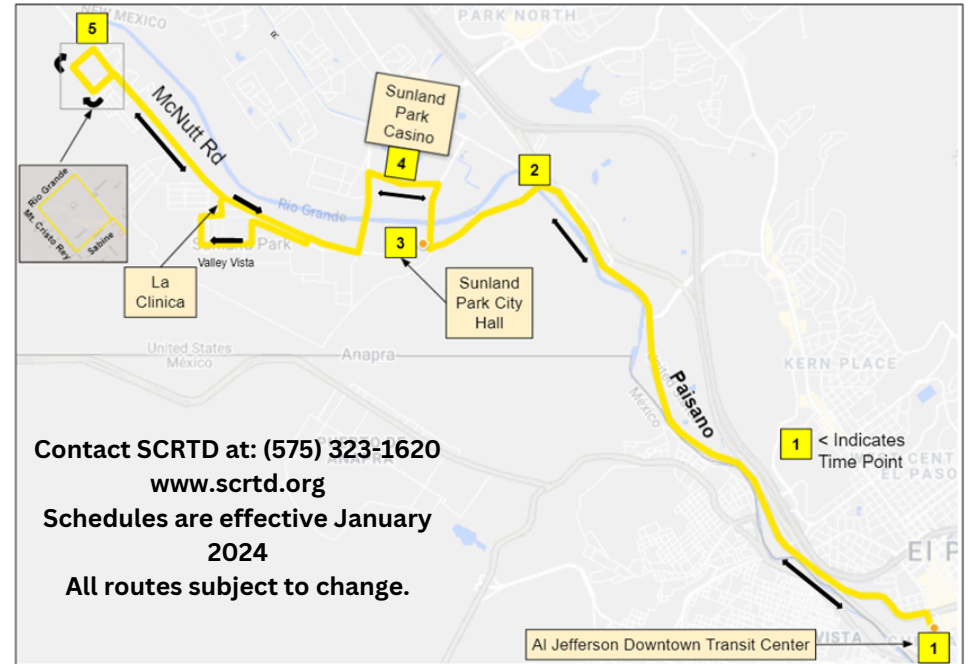

### Route Schedule & Map

Effective February 2024

*All routes are identified by color and offer several stops in between buses start and return to the same location.*

*Todas las rutas están identificadas por colores y ofrecen varias paradas entre el inicio y el regreso de los autobuses al mismo lugar.*

# Yellow Line/ Linea Amarilla

FREE Fare starting January 5, 2024 until  
June 30, 2024.  
All Routes are subject to change.

Contact SCRTD at: (575) 323-1620  
[www.scrtd.org](http://www.scrtd.org)  
Schedules are effective January 2024  
All routes subject to change.