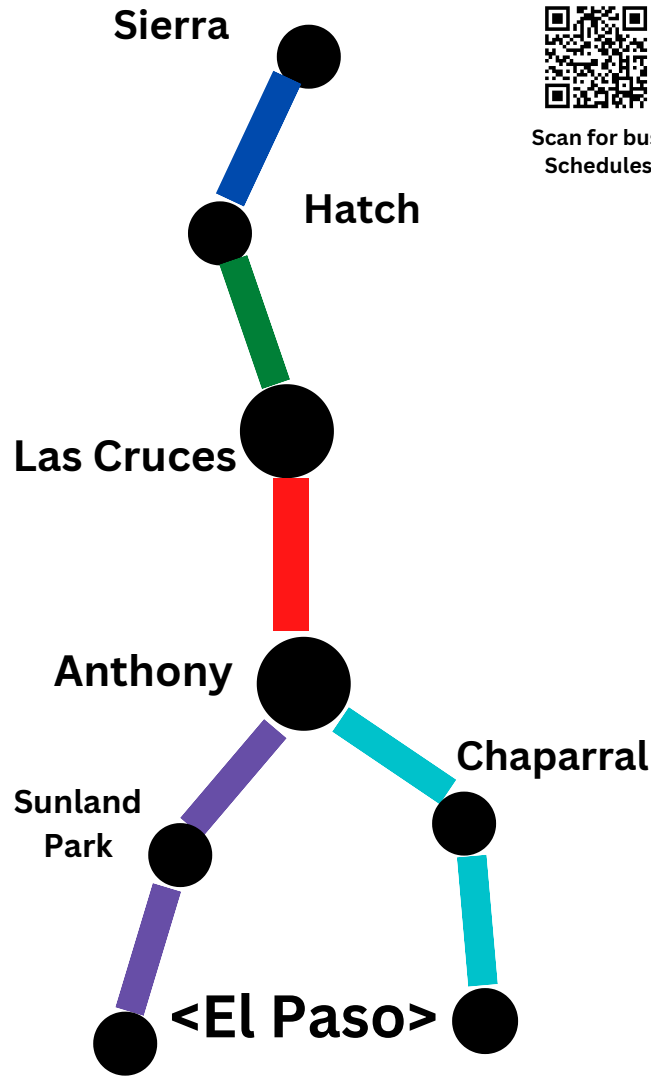

# Where can you GO!

*From Las Cruces to Hatch, Hatch to Sierra County, Anthony, Chaparral, Sunland Park and El Paso, discover the way to go on one of the new SCRTD buses. WIFI Available on every bus.*

*Desde Las Cruces hasta Hatch, Hatch to Sierra County, Anthony, Chaparral, Sunland Park y El Paso, descubra el camino a seguir en uno de los nuevos autobuses de SCRTD. WIFI disponible en todos los autobuses.*

Scan for bus Schedules

### Route Schedule & Map

Effective February 2024

*All routes are identified by color and offer several stops in between buses start and return to the same location.*

*Todas las rutas están identificadas por colores y ofrecen varias paradas entre el inicio y el regreso de los autobuses al mismo lugar.*

## Saturday-Sunday

Downtown to Riverside Buses start and return to the same location

Downtown Transit Center	Calle Morroco at McNutt	Sunland Park City Hall	Sunland Park Casino	McNutt at Riverside	Sunland Park Casino	Sunland Park City Hall	Calle Morroco at McNutt	Downtown Transit Center
1	2	3	4	5	4	3	2	1
7:15 AM	7:27 AM	7:30 AM	7:35 AM	7:53 AM	8:05 AM	8:10 AM	8:13 AM	8:25 AM
8:25 AM	8:37 AM	8:40 AM	8:45 AM	9:03 AM	9:15 AM	9:20 AM	9:23 AM	9:35 AM
9:35 AM	9:47 AM	9:50 AM	9:55 AM	10:13 AM	10:25 AM	10:30 AM	10:33 AM	10:45 AM
10:45 AM	10:57 AM	11:00 AM	11:05 AM	<b>11:18 AM</b>	< Bus route ends at time point #5			
Bus re-starts route at time point #5>				<b>11:40 PM</b>	11:52 AM	11:57 AM	12:00 PM	12:12 PM
12:15 PM	12:27 PM	12:30 PM	12:35 PM	12:53 PM	1:05 PM	1:10 PM	1:13 PM	1:25 PM
1:25 PM	1:37 PM	1:40 PM	1:45 PM	2:03 PM	2:15 PM	2:20 PM	2:23 PM	2:35 PM
2:35 PM	2:47 PM	2:50 PM	2:55 PM	3:13 PM	3:25 PM	3:30 PM	3:33 PM	3:45 PM
3:45 PM	3:57 PM	4:00 PM	4:05 PM	4:23 PM	4:35 PM	4:40 PM	4:43 PM	4:55 PM
5:00 PM	5:12 PM	5:15 PM	5:20 PM	<b>5:33 PM</b>	< Bus route ends at time point #5			
Bus re-starts route at time point #5>				<b>5:55 PM</b>	6:07 PM	6:12 PM	6:15 PM	6:27 PM
6:30 PM	6:42 PM	6:45 PM	6:50 PM	7:08 PM	7:20 PM	7:25 PM	7:28 PM	7:40 PM