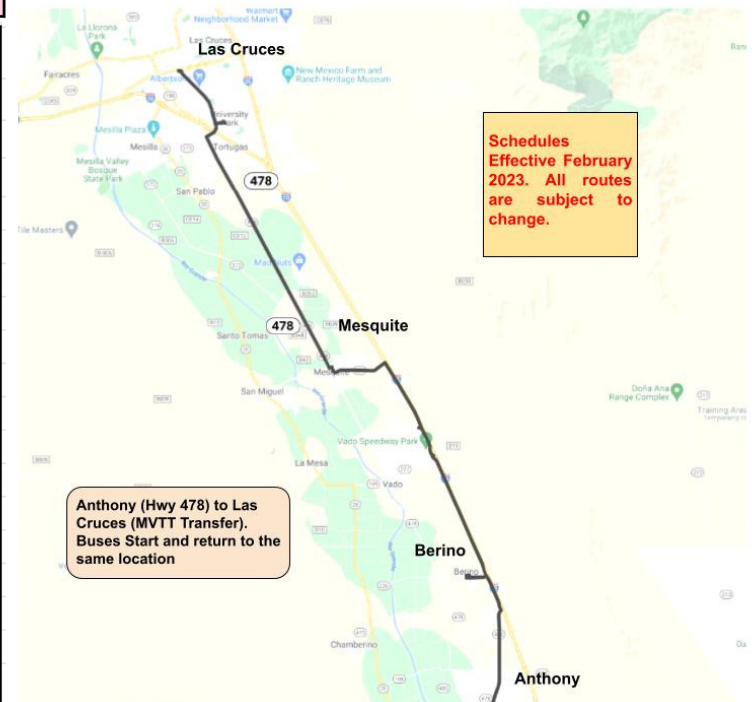

RED ROUTE (SOUTH BOUND)											
MVTT Las Cruces Transfer	7:00	8:00	9:00	10:00	11:00	1:00	2:00	3:00	4:00	5:00	6:00
El Paseo @ Golden Star	7:04	8:04	9:04	10:04	11:04	1:04	2:04	3:04	4:04	5:04	*
NMSU @ Gerald Thomas Hall	7:08	8:08	9:08	10:08	11:08	1:08	2:08	3:08	4:08	5:08	*
NMSU @ DACC	7:10	8:10	9:10	10:10	11:10	1:10	2:10	3:10	4:10	5:10	*
Union & Grove Apts.	7:13	8:13	9:13	10:13	11:13	1:13	2:13	3:13	4:13	5:13	*
Union & Oak Street	7:13	8:13	9:13	10:13	11:13	1:13	2:13	3:13	4:13	5:13	*
Brazito @ Mesilla Valley Budz	7:23	8:23	9:23	10:23	11:23	1:23	2:23	3:23	4:23	5:23	*
Mesquite Elementary	7:26	8:26	9:26	10:26	11:26	1:26	2:26	3:26	4:26	5:26	*
Mesquite Post Office	7:28	8:28	9:28	10:28	11:28	1:28	2:28	3:28	4:28	5:28	*
Mesquite Fire Station	7:29	8:29	9:29	10:29	11:29	1:29	2:29	3:29	4:29	5:29	*
Del Cerro Comm. Center	7:34	8:34	9:34	10:34	11:34	1:34	2:34	3:34	4:34	5:34	*
Del Cerro Cristo Rd.	7:36	8:36	9:36	10:36	11:36	1:36	2:36	3:36	4:36	5:36	*
Vado Natl Truck Stop	7:38	8:38	9:38	10:38	11:38	1:38	2:38	3:38	4:38	5:38	*
Juanita's Grocery (Berino)	7:44	8:44	9:44	10:44	11:44	1:44	2:44	3:44	4:44	5:44	*
Berino Park	7:44	8:44	9:44	10:44	11:44	1:44	2:44	3:44	4:44	5:44	*
Anthony & Del Oro Lane	7:49	8:49	9:49	10:49	11:49	1:49	2:49	3:49	4:49	5:49	*
Anthony & O'Hara Rd.	7:52	8:52	9:52	10:52	11:52	1:52	2:52	3:52	4:52	5:52	*
Anthony Transfer Station	8:00	9:00	10:00	11:00	12:00	2:00	3:00	4:00	5:00	6:00	6:35