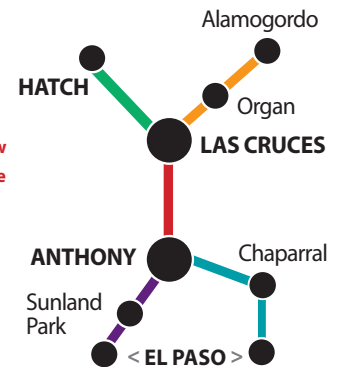

• No Stops * Transfer to RoadRUNNER Buses School Trips are seasonal.

Where can you GO!

From Las Cruces to Hatch, Anthony, Alamogordo, Chaparral, Sunland Park and El Paso, discover the way to go on one of the new SCRTD buses. WIFI available on every bus.

All routes are identified by color and offer several stops in between. Buses start and return to the same location.

The cost is $1 a ride for adults; 50 cents for kids, students, seniors and those with disabilities. FREE bus transfers.

Tarifas en Efectivo Aduitos; $1.00; Ninos, juvenes, persona's incapacitadas, cuidanos mayores or (de la tercera edad) Cincuenta Centavos/50 centavos Transferencias seran gratis.