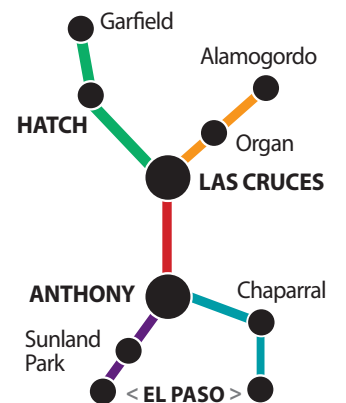

# North Bound *Buses start and return to the same location.*

# Where can you GO!

From Las Cruces to Hatch/Garfield, Anthony, Alamogordo, Chaparral, Sunland Park and El Paso, discover the way to go on one of the new SCRTD buses. WIFI available on every bus.

All routes are identified by color and offer several stops in between Buses start and return to the same location.