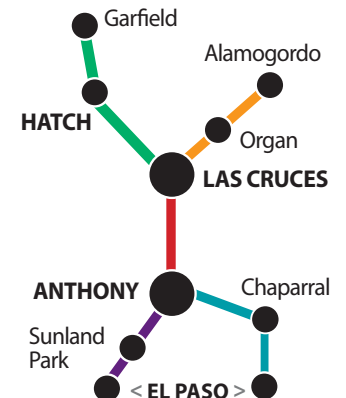

• No Stops * Transfer to RoadRUNNER Buses School Trips are seasonal.
NOTE: Due to COVID19, we may have to stop bus service to schools in the future.

Where can you GO!

From Las Cruces to Hatch/Garfield, Anthony, Alamogordo, Chaparral, Sunland Park and El Paso, discover the way to go on one of the new SCRTD buses. WIFI available on every bus.

All routes are identified by color and offer several stops in between Buses start and return to the same location.

The cost is $1 a ride for adults; 50 cents for kids, students, seniors and those with disabilities. FREE bus transfers.

Tarifas en Efectivo Aduitos; $1.00; Ninos, juvenes, persona's incapacitadas, cuidanos mayores or (de la tercera edad) Cincuenta Centavos/50 centavos Transferencias seran gratis.