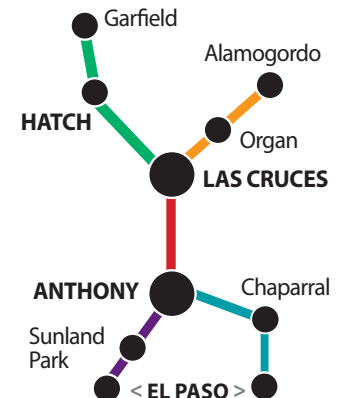

• No Stops * Transfer to RoadRUNNER Buses School Trips are seasonal.
NOTE: Due to COVID19, we may have to stop bus service to schools in the future.

Where can you GO!

From Las Cruces to Hatch/Garfield, Anthony, Alamogordo, Chaparral, Sunland Park and El Paso, discover the way to go on one of the new SCRTD buses. WIFI available on every bus.

All routes are identified by color and offer several stops in between Buses start and return to the same location.

The cost is $1 a ride for adults; 50 cents for kids, students, seniors and those with disabilities. FREE bus transfers.

Tarifas en Efectivo Aduitos; $1.00; Niños, jóvenes, persona's incapacitadas, cuidanos mayores or (de la tercera edad) Cincuenta Centavos/50 centavos Transferencias seran gratis.