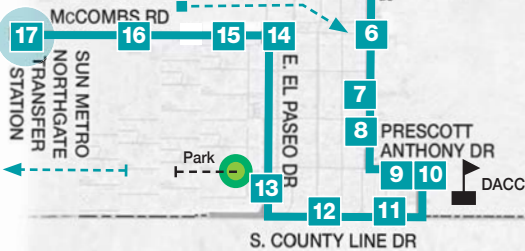

Doña Ana County  
South Valley  
Complex

ANTHONY  
TRANSFER  
STATION

1

2

3

4

HIGHWAY 404

DOÑA ANA COUNTY, NM

Chaparral

5 GOLDEN EAGLE

All routes are subject to change.

OTERO COUNTY

## Turquoise Line/Turquesa Linea

Anthony Hwy 404 via Chaparral to El Paso Northgate

Departure Time/Hora de Salida

No.Stop/Parada	East Bound						West Bound					
	AM	AM	AM	PM	PM	PM	AM	AM	PM	PM	PM	
Bus Number	1	1	1	2	1	2	1	1	2	1	2	
1 Anthony Transfer	•	8:00	10:00	12:00	2:00	3:00	10:00	12:00	2:00	4:00	5:00	
2 Franklin- La Feria	•	8:03	10:03	12:03	2:03	3:03	9:57	11:57	1:57	3:57	4:57	
3 Big 8, Antonio St	•	8:05	10:05	12:05	2:05	3:05	9:55	11:55	1:55	3:55	4:55	
4 DACC Gadsden	•	8:08	10:08	12:08	2:08	3:08	9:52	11:52	1:52	3:52	4:52	
5 Lisa Dr. at Golden Eagle (Pharmacy)	7:39	8:18	10:18	12:18	2:18	3:18	9:42	11:42	1:42	3:42	4:42	
6 Lisa Dr. at McCombs Road	•	8:21	10:21	12:21	2:21	3:21	9:39	11:39	1:39	3:39	4:39	
7 La Clinica on East Lisa Drive	•	8:23	10:23	12:23	2:23	3:23	9:37	11:37	1:37	3:37	4:37	
8 Stires @ Lisa Dr.	•	8:25	10:25	12:25	2:25	3:25	9:35	11:35	1:35	3:35	4:35	
9 Prescott & Old Laredo Rd.	•	8:26	10:26	12:26	2:26	3:26	9:34	11:34	1:34	3:34	4:34	
10 DACC Chaparral at Anthony Dr.	7:30	8:27	10:27	12:27	2:27	3:27	9:33	11:33	1:33	3:33	4:33	
11 Home Care on Country Club	•	8:30	10:30	12:30	2:30	3:30	9:30	11:30	1:30	3:30	4:30	
12 Subway at Country Club	7:25	8:32	10:32	12:32	2:32	3:32	9:28	11:28	1:28	3:28	4:28	
13 Paseo Real at Colquitt Road	•	8:35	10:35	12:35	2:35	3:35	9:25	11:25	1:25	3:25	4:25	
14 McCombs at Paseo Real	•	8:38	10:38	12:38	2:38	3:38	9:22	11:22	1:22	3:22	4:22	
15 McCombs at Hermosa (Stires)	•	8:40	10:40	12:40	2:40	3:40	9:20	11:20	1:20	3:20	4:20	
16 McCombs & Gateway N. Blvd (Shell)	•	8:55	10:55	12:55	2:55	3:55	9:05	11:05	1:05	3:05	4:05	
17 McCombs Rd - SunMetro Northgate TC	•	9:00	11:00	1:00	3:00	4:00	9:00	11:00	1:00	3:00	4:00	

## Route Schedule & Map

Effective August 2019

South Central Regional Transit District (SCRTD)