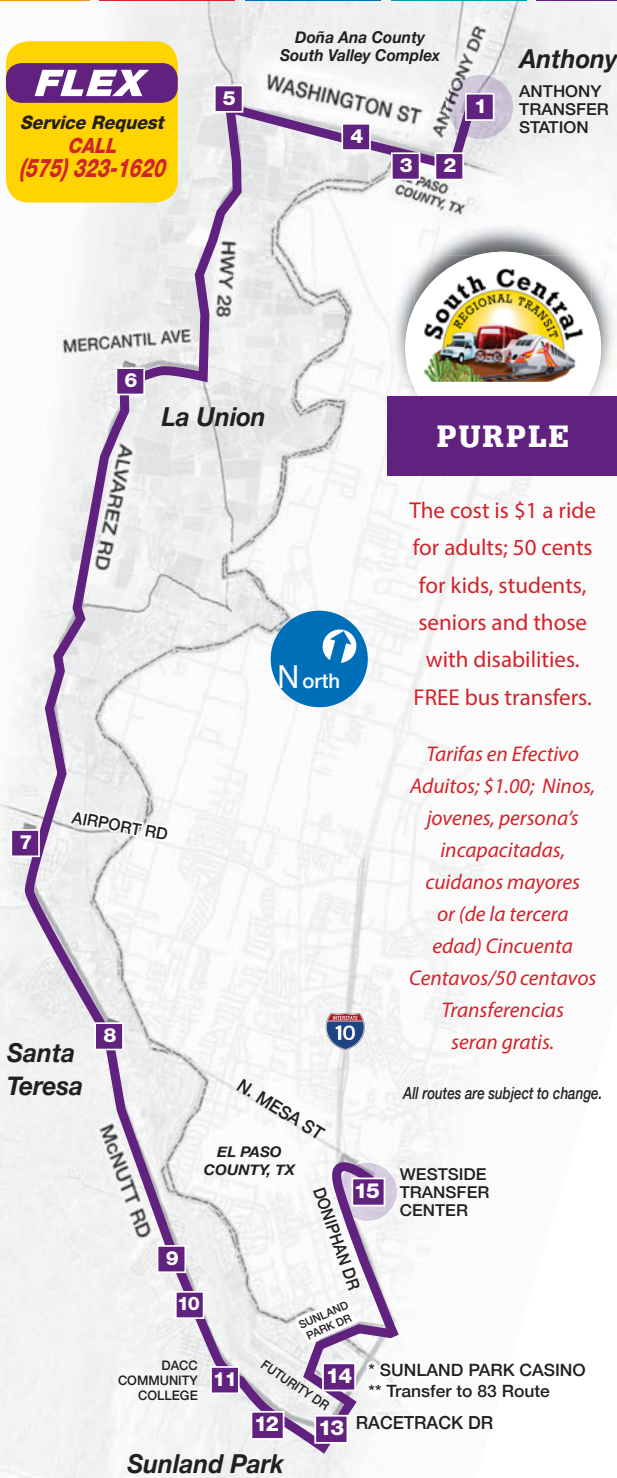

FLEX
Service Request
CALL
(575) 323-1620