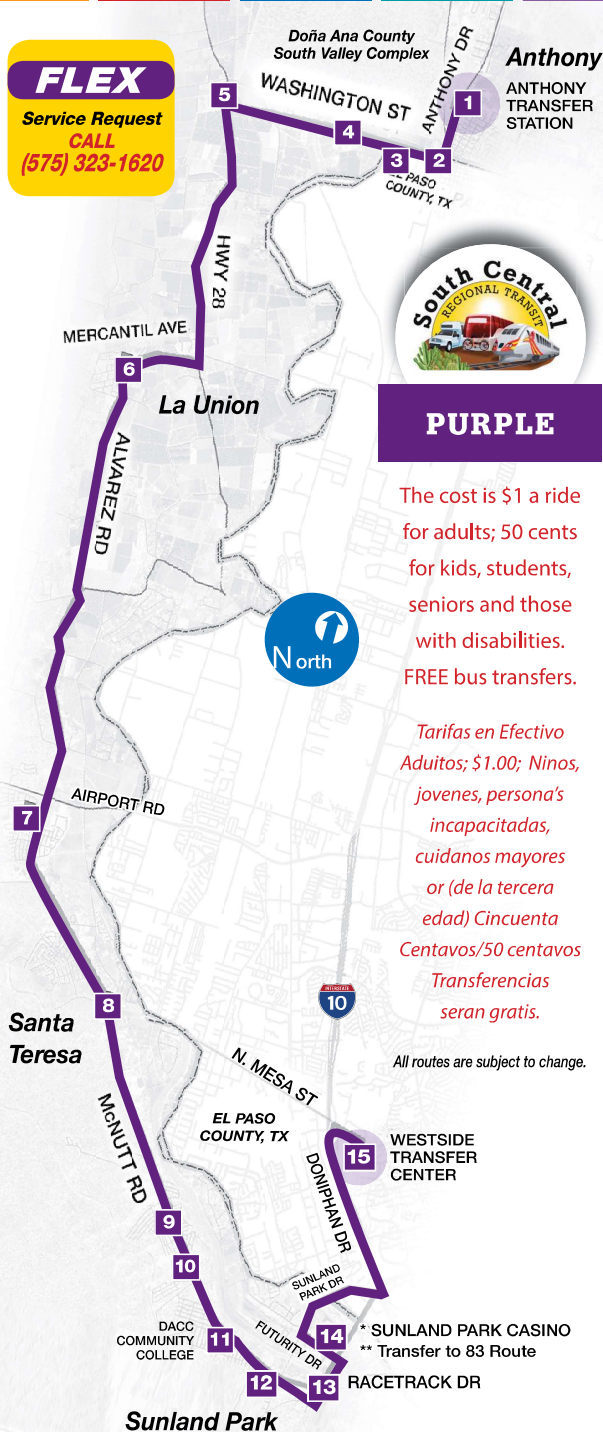

FLEX
Service Request
CALL
(575) 323-1620