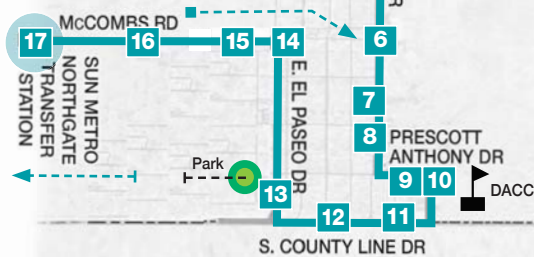

Doña Ana County  
South Valley  
Complex

ANTHONY  
TRANSFER  
STATION

1

2

3

4

FRANKLIN ST.

La Feria

HIGHWAY 404

DOÑA ANA COUNTY, NM

Chaparral

5 GOLDEN EAGLE

All routes are subject to change.

OTERO COUNTY

## Turquoise Line/Turquesa Linea

Anthony Hwy 404 via Chaparral to El Paso Northgate

Departure Time/Hora de Salida

No.Stop/Parada	East Bound						West Bound					
	AM	AM	AM	PM	PM	PM	AM	AM	PM	PM	PM	
Bus Number	1	1	1	2	1	2	1	1	2	1	2	
1 Anthony Transfer	7:55	8:00	10:25	12:00	2:00	3:35	10:10	12:35	2:15	4:10	5:45	
2 Franklin- La Feria		8:03	10:28	12:03	2:03	3:38	10:07	12:32	2:12	4:07	5:42	
3 Big 8, Antonio St		8:05	10:30	12:05	2:05	3:40	10:05	12:30	2:10	4:05	5:40	
4 DACC Gadsden		8:08	10:33	12:08	2:08	3:43	10:02	12:27	2:07	4:02	5:37	
5 Lisa Dr. at Golden Eagle (Pharmacy)	7:39	8:21	10:46	12:21	2:21	3:56	9:49	12:14	1:54	3:49	5:24	
6 Lisa Dr. at McCombs Road		8:24	10:49	12:24	2:24	4:00	9:46	12:11	1:51	3:46	5:21	
7 La Clinica on East Lisa Drive		8:27	10:52	12:27	2:27	4:03	9:43	12:08	1:48	3:43	5:18	
8 Stires @ Lisa Dr.		8:29	10:54	12:29	2:29	4:04	9:42	12:07	1:47	3:42	5:16	
9 Prescott & Old Laredo Rd.		8:30	10:55	12:30	2:30	4:05	9:41	12:06	1:46	3:41	5:15	
10 DACC Chaparral at Anthony Dr.	7:30	8:31	10:56	12:31	2:31	4:06	9:40	12:05	1:45	3:40	5:14	
11 Dental/Home Care on Country Club		8:34	10:59	12:34	2:34	4:09	9:36	12:01	1:41	3:36	5:11	
12 Subway at Country Club	7:25	8:36	11:01	12:36	2:36	4:11	9:34	11:59	1:39	3:34	5:09	
13 Paseo Real at Colquitt Road		8:39	11:04	12:39	2:39	4:14	9:31	11:56	1:36	3:31	5:06	
14 McCombs at Paseo Real		8:42	11:07	12:42	2:42	4:15	9:28	11:53	1:33	3:28	5:03	
15 McCombs at Hermosa (Stires)		8:45	11:10	12:45	2:45	4:20	9:25	11:50	1:30	3:25	5:00	
16 McCombs & Gateway N. Blvd (Shell)		9:00	11:25	1:00	3:00	4:35	9:10	11:35	1:15	3:10	4:45	
17 McCombs Rd - SunMetro Northgate TC		9:05	11:30	1:05	3:05	4:40	9:05	11:30	1:10	3:05	4:40	