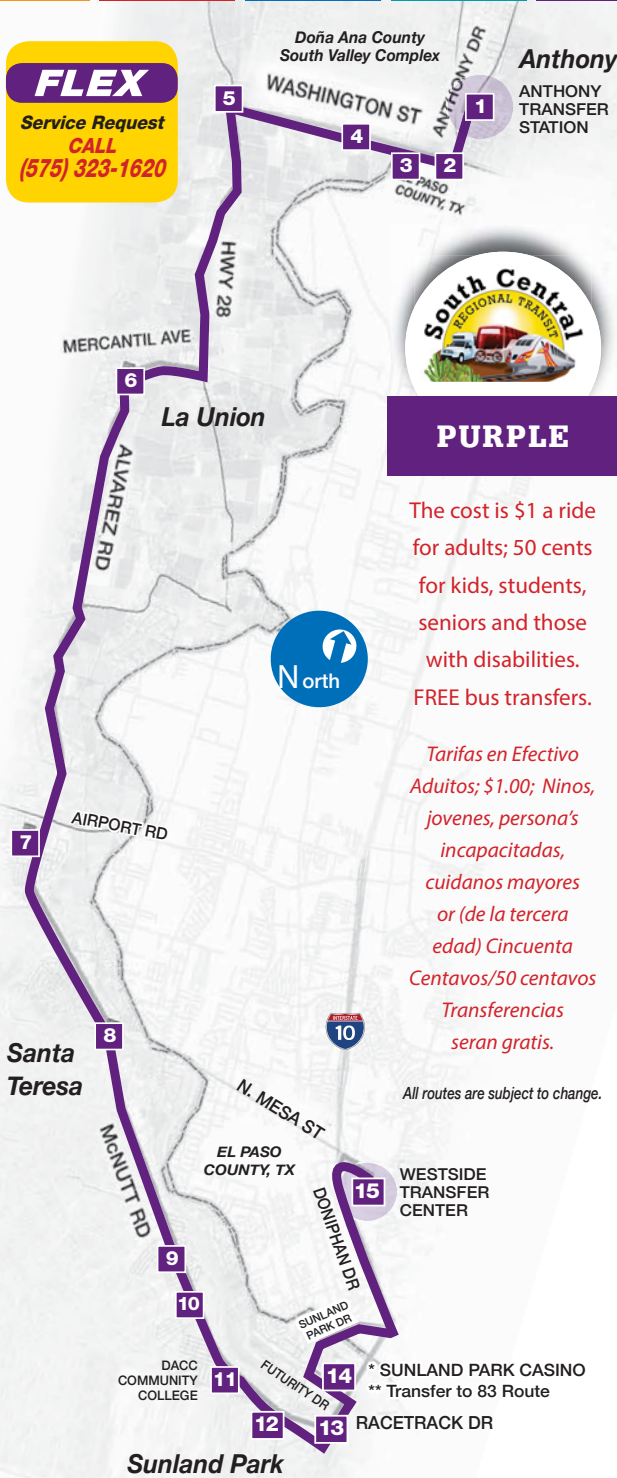

FLEX
Service Request
CALL
(575) 323-1620