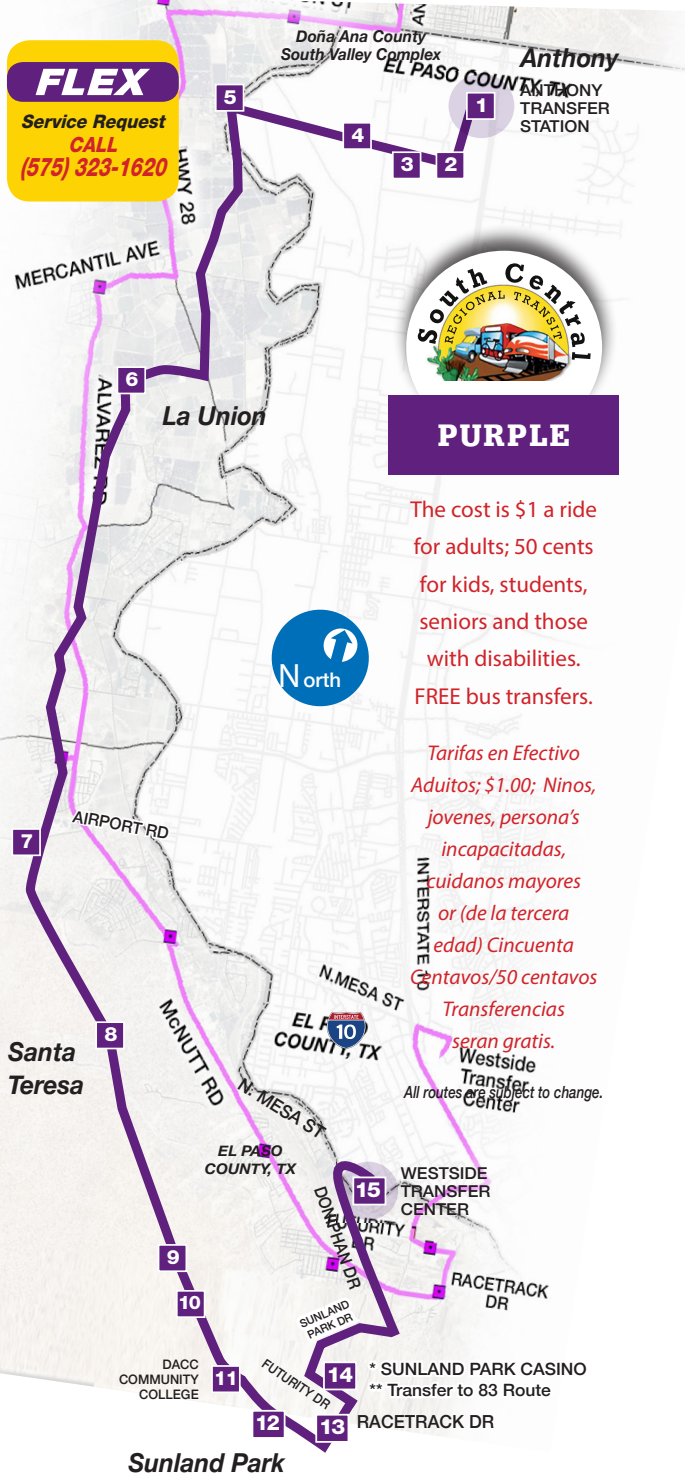

PURPLE

The cost is $1 a ride for adults; 50 cents for kids, students, seniors and those with disabilities. FREE bus transfers.

Tarifas en Efectivo Adultos; $1.00; Niños, jóvenes, persona's incapacitadas, cuidados mayores or (de la tercera edad) Cincuenta Centavos/50 centavos

Transferencias serán gratis. Westside Transfer Center

All routes are subject to change.

Transferencias serán gratis. Westside Transfer Center

All routes are subject to change.