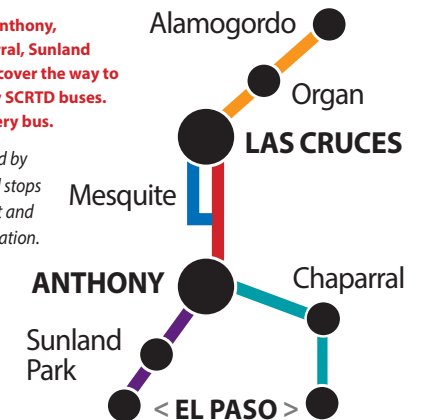

PURPLE

The cost is $1 a ride for adults; 50 cents for kids, students, seniors and those with disabilities. FREE bus transfers.

Tarifas en Efectivo Adultos; $1.00; Niños, jóvenes, persona's incapacitadas, cuidados mayores or (de la tercera edad) Cincuenta Centavos/50 centavos

Transferencias serán gratis. Westside Transfer Center

All routes are subject to change.

Transferencias serán gratis. Westside Transfer Center

All routes are subject to change.