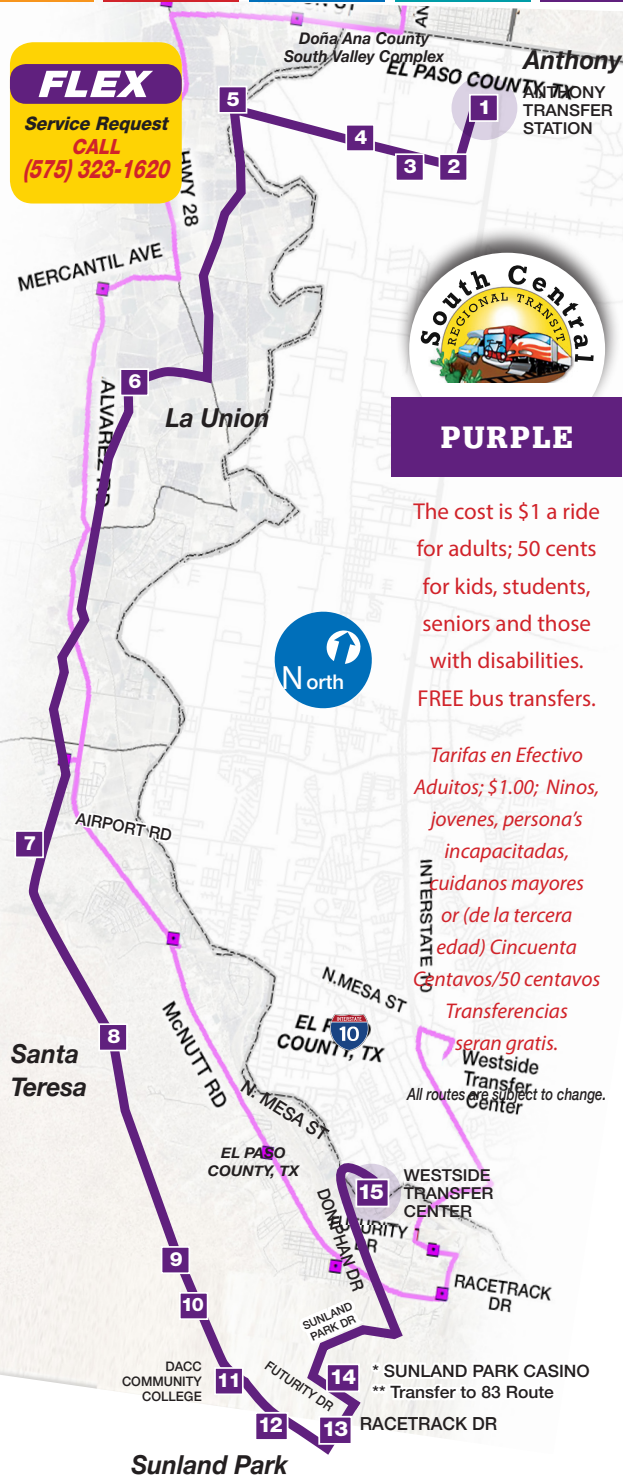

FLEX
Service Request
CALL
(575) 323-1620