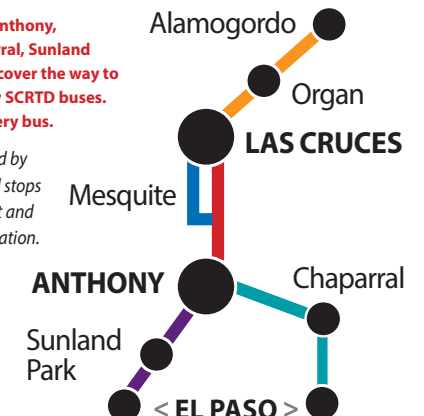

## North Bound

Buses start and return to the same location.

### El Paso Westside to Anthony via Sunland Park

BUS NUMBER	Departure Time/Hora de Salida					
	AM	AM	AM	AM	PM	PM
BUS NUMBER	1	1	1	2	1	1
No. Stop/Parada	↑N↑	↑N↑	↑N↑	↑N↑	↑N↑	↑N↑
15 Westside Transfer Center	•	8:00	10:00	12:00	2:00	4:30
14 Sunland Park Casino**	•	8:10	10:10	12:10	2:10	4:40
13 Sunland Park City Hall	7:25	8:13	10:13	12:13	2:13	4:43
12 La Clinica on McNutt Road	7:20	8:18	10:18	12:18	2:18	4:48
11 DACC Community College	•	8:21	10:21	12:21	2:21	4:51
10 Riverside School & McNutt	•	8:23	10:23	12:23	2:23	4:53
9 Sea Pines & McNutt	•	8:26	10:26	12:26	2:26	4:56
8 Britain & McNutt	•	8:29	10:29	12:29	2:29	4:59
7 Comerciantes & McNutt	•	8:33	10:33	12:33	2:33	5:03
6 La Union Community Center	•	8:41	10:41	12:41	2:41	5:11
5 Gadsen High School	•	8:47	10:47	12:47	2:47	5:17
4 Gadsen Middle School	•	8:50	10:50	12:50	2:50	5:18
3 Barber Shop @ Washington/Main	•	8:54	10:54	12:54	2:54	5:24
2 Franklin - La Feria	•	8:55	10:55	12:55	2:55	5:25
1 Anthony Transfer Station	8:00	9:00	11:00	1:00	3:00	5:30

\* Sunland Park route to downtown El Paso. \*\* Transfer to 83 Route

## Where can you GO!

From Las Cruces to Anthony, Alamogordo, Chaparral, Sunland Park and El Paso, discover the way to go on one of the new SCRTD buses. WIFI available on every bus.

All routes are identified by color and offer several stops in between Buses start and return to the same location.