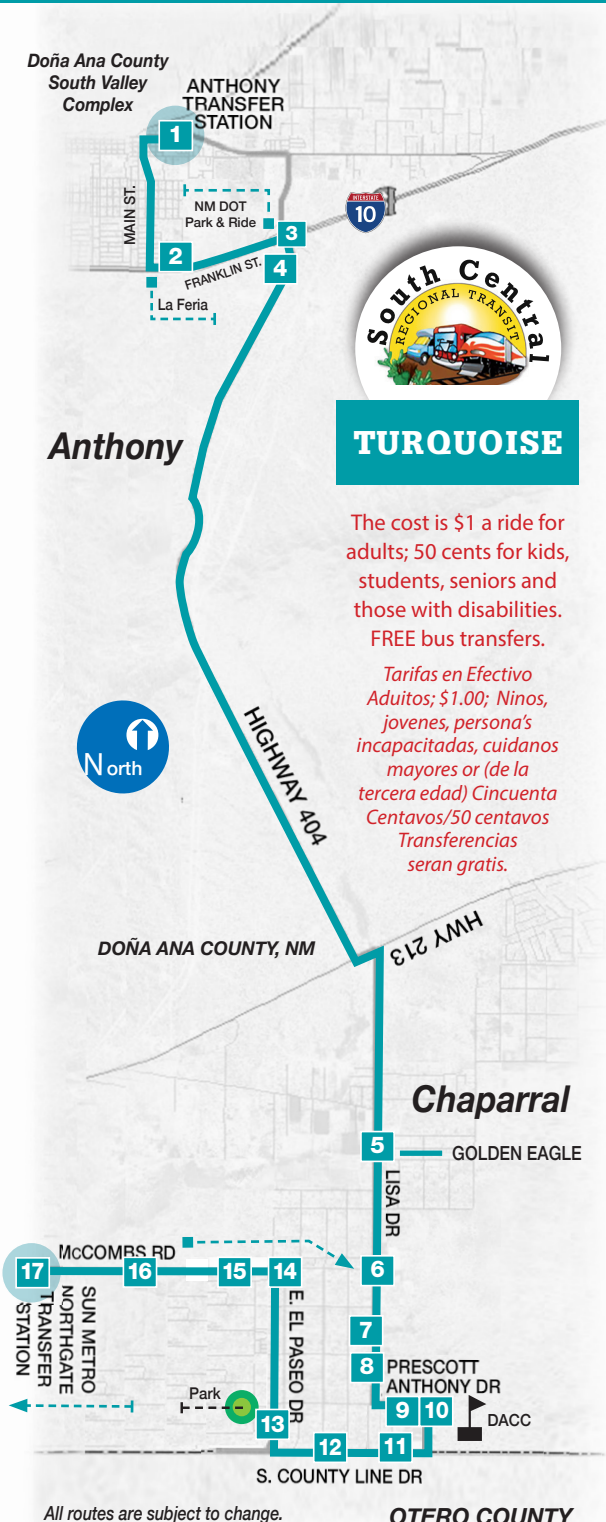

TURQUOISE

The cost is $1 a ride for adults; 50 cents for kids, students, seniors and those with disabilities. **FREE** bus transfers.

Tarifas en Efectivo Adultos; $1.00; Niños, jóvenes, persona's incapacitadas, cuidanos mayores or (de la tercera edad) Cincuenta Centavos/50 centavos Transferencias seran gratis.