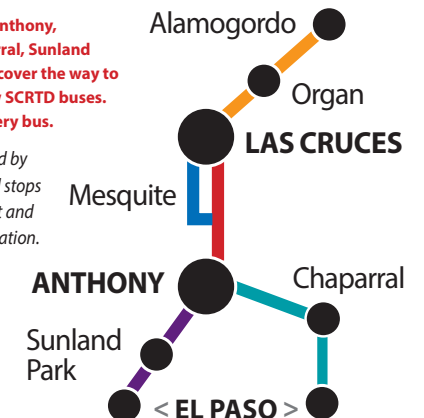

FLEX
Service Request
CALL
(575) 323-1620

Doña Ana County
South Valley Complex
Anthony
ANTHONY TRANSFER STATION

PURPLE

The cost is $1 a ride for adults; 50 cents for kids, students, seniors and those with disabilities. FREE bus transfers.

Tarifas en Efectivo Adultos; $1.00; Niños, jóvenes, persona's incapacitadas, cuidanos mayores or (de la tercera edad) Cincuenta Centavos/50 centavos Transferencias seran gratis.

All routes are subject to change.

MERCANTIL AVE
La Union

AIRPORT RD

Santa Teresa

N. MESA ST
EL PASO COUNTY, TX

WESTSIDE TRANSFER CENTER

DACC COMMUNITY COLLEGE

SUNLAND PARK DR

FUTURITY DR

RACETRACK DR

Sunland Park

* SUNLAND PARK CASINO
** Transfer to 83 Route