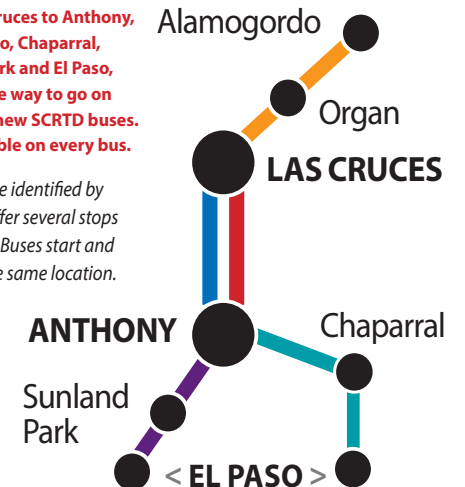

BUS NUMBER	Departure Time/Hora de Salida					
	AM	AM	AM	Mid-Day	PM	PM
Stop/Parada	↑N↑	↑N↑	↑N↑	↑N↑	↑N↑	↑N↑
1 Las Cruces-MVITT*	7:55	9:05	9:55	12:55	3:55	5:55
2 El Paseo Rd. (U-Haul & Sonic)	7:51	9:00	9:51	12:51	3:51	5:51
3 Good Samaritan & Memorial Hospital	•	8:52	•	•	•	•
4 NMSU Gerald Thomas Hall**	7:47	8:47	9:47	12:47	3:47	5:47
5 NMSU - DACC (Griggs St.)	7:45	8:45	9:45	12:45	3:45	5:45
6 Union/(Bus Shelter) Grove Apts.	7:42	8:42	9:42	12:42	3:42	5:42
7 Union/Oak (Bench Opposite Fina Station)	7:42	8:42	9:42	12:42	3:42	5:42
8 Main at Yucca Rd.	7:32	8:32	9:32	12:32	3:32	5:32
9 Mesquite School (Post St.)	7:29	8:29	9:29	12:29	3:29	5:29
10 Mesquite - Fire Station #10	7:27	8:27	9:27	12:27	3:27	5:27
11 Del Cerro Center	7:21	8:21	9:21	12:21	3:21	5:21
12 Cristo Street at Vado Dr.	7:19	8:19	9:19	12:19	3:19	5:19
13 NM 227 Jehovah's Witness (Vado)	7:17	8:17	9:17	12:17	3:17	5:17
14 Berino Park	7:11	8:11	9:11	12:11	3:11	5:11
15 Anthony Dr. at Del Oro Lane	7:06	8:06	9:06	12:06	3:06	5:06
16 Anthony Dr. at Ohara Rd.	7:03	8:03	9:03	12:03	3:03	5:03
17 Anthony Transfer Station	7:00	8:00	9:00	12:00	3:00	5:00

• No Stops *4:34 Trip via Turquoise

Where can you GO!

From Las Cruces to Anthony, Alamogordo, Chaparral, Sunland Park and El Paso, discover the way to go on one of the new SCRTD buses. WIFI available on every bus.

All routes are identified by color and offer several stops in between. Buses start and return to the same location.

The cost is $1 a ride for adults; 50 cents for kids, students, seniors and those with disabilities. FREE bus transfers.

Tarifas en Efectivo Aduitos; $1.00; Niños, jóvenes, persona's incapacitadas, cuidanos mayores or (de la tercera edad) Cincuenta Centavos/50 centavos Transferencias seran gratis.