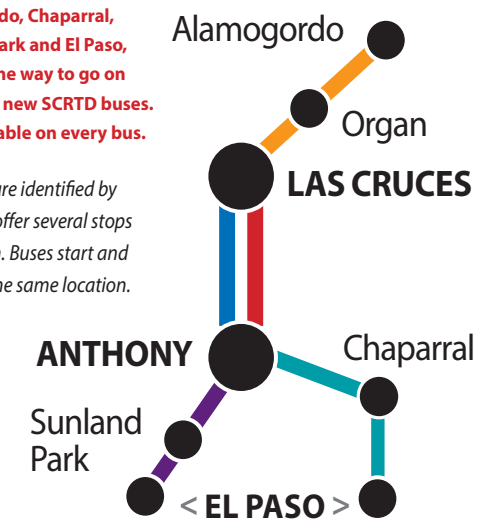

Where can you GO!

From Las Cruces to Anthony, Alamogordo, Chaparral, Sunland Park and El Paso, discover the way to go on one of the new SCRTD buses. WIFI available on every bus.

All routes are identified by color and offer several stops in between. Buses start and return to the same location.