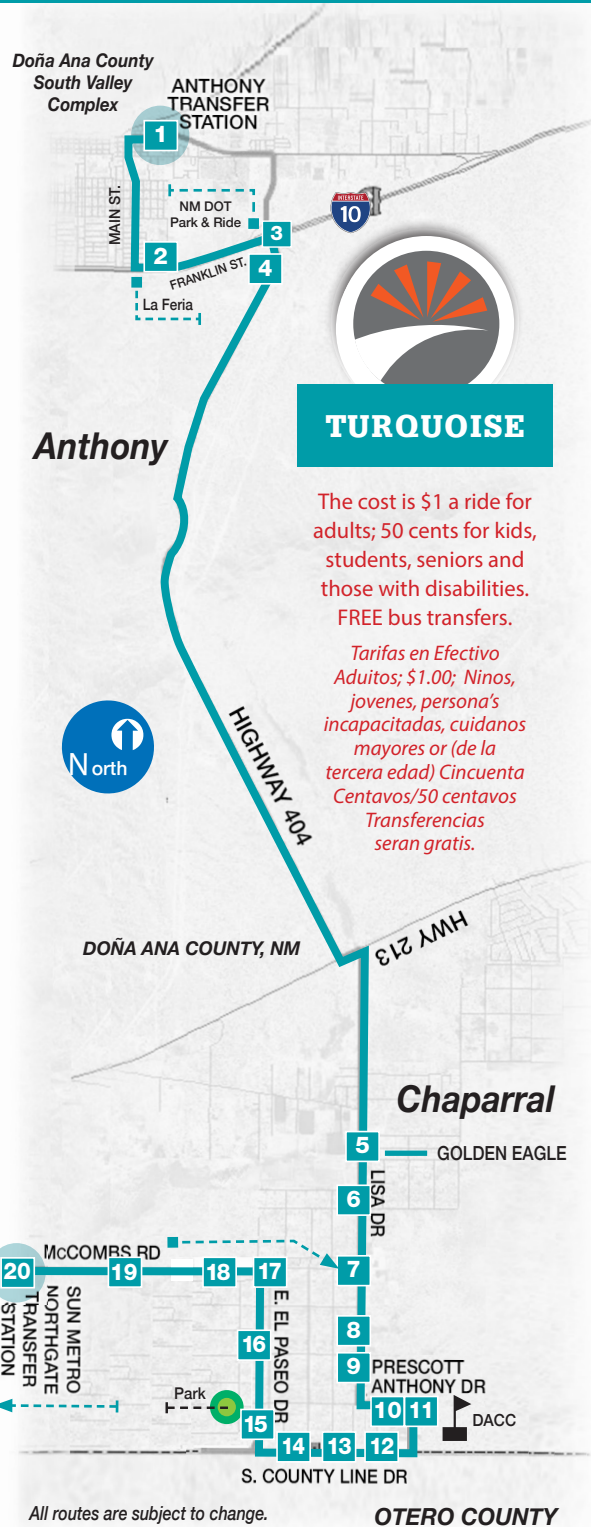

TURQUOISE

The cost is $1 a ride for adults; 50 cents for kids, students, seniors and those with disabilities. **FREE bus transfers.**

Tarifas en Efectivo Aduitos; $1.00; Niños, jóvenes, persona's incapacitadas, cuidanos mayores or (de la tercera edad) Cincuenta Centavos/50 centavos Transferencias seran gratis.

GO Purple!

Anthony to Santa Teresa/
Sunland Park City Hall

GO Turquoise!

Anthony via Chaparral
to El Paso Northgate

WiFi available on every bus.