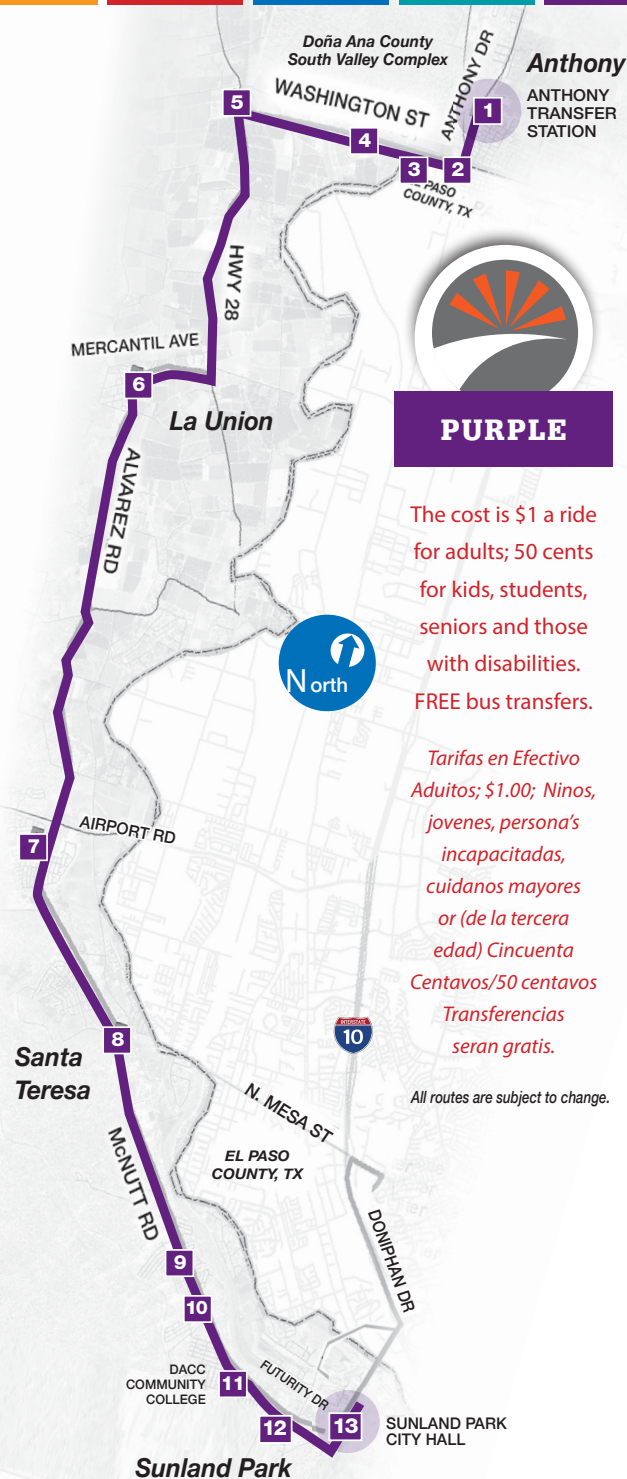

The cost is $1 a ride for adults; 50 cents for kids, students, seniors and those with disabilities. FREE bus transfers.

Tarifas en Efectivo Adultos; $1.00; Niños, jóvenes, persona's incapacitadas, cuidanos mayores or (de la tercera edad) Cincuenta Centavos/50 centavos Transferencias seran gratis.

All routes are subject to change.