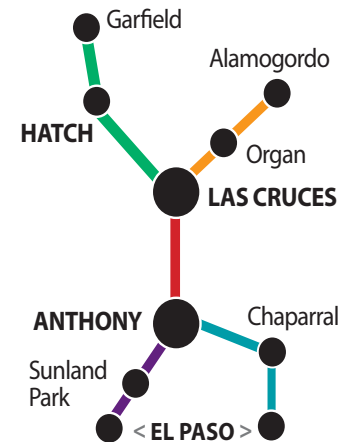

FLEX bus service is operated by South Central Regional Transit District (SCRTD) between Las Cruces and Anthony (Hwy 478) Monday through Friday. FREE bus transfers. Service is also available to Chaparral, Sunland Park, and El Paso, Texas.

FLEX el servicio de autobuses entre Las Cruces y Anthony (Hwy 478) es Operado por SCRTD. De Lunes al Viernes. Traslados en autobús GRATIS en autobus. Servicio también está disponible para Chaparral, Sunland Park y El Paso, Texas.

Where can you GO!

From Las Cruces to Hatch/Garfield, Anthony, Alamogordo, Chaparral, Sunland Park and El Paso, discover the way to go on one of the new SCRTD buses. WIFI available on every bus.

All routes are identified by color and offer several stops in between Buses start and return to the same location.

GO Turquoise!

Anthony via Chaparral
to El Paso Northgate

WiFi available on every bus.

Connecting Our Communities

Route Schedule & Map

Effective August 2020

South Central Regional Transit

All routes are subject to change.